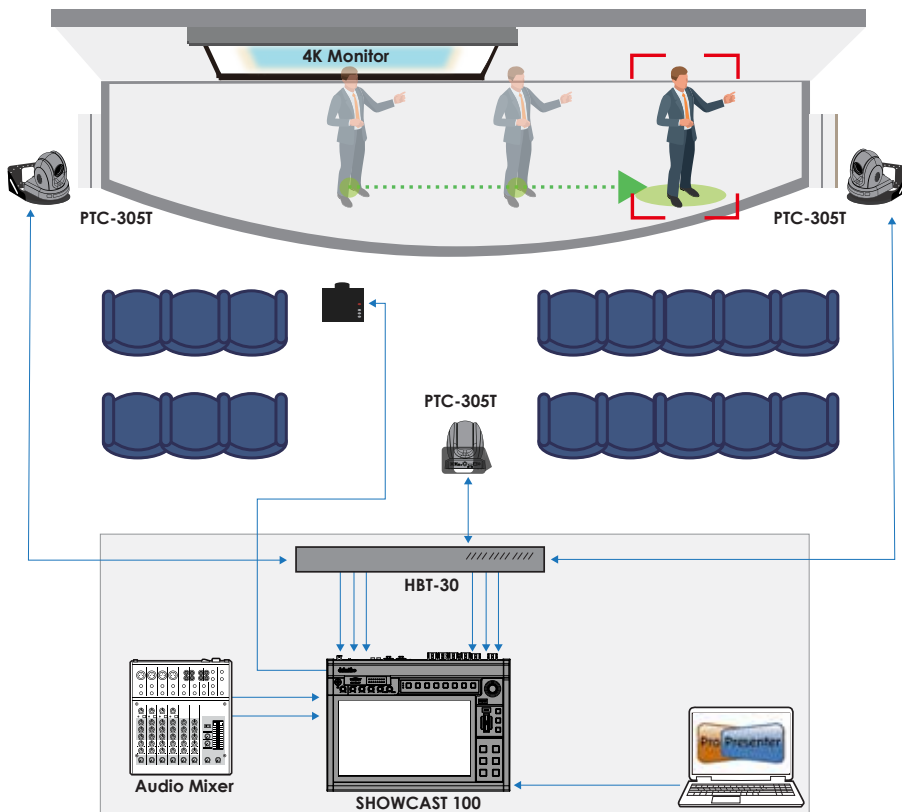

Education

- Production Class with Auto Tracking **14**
- BYOD Huddle Room **18**

Government

- BYOC 4K Production **8**
- BYOD Huddle Room **18**

Corporate

- BYOC 4K Production **8**
- BYOD Huddle Room **18**

Single Operator 4K Production for Integration

3-PTZ HDBaseT Integration Production with Tracking

Datavideo products included
in the workflow:

- **SHOWCAST 100**
All-in-one 4K Production Studio
- **PTC-305T**
3 - 4K 20X HDBaseT Camera
with Tracking
- **HBT-30**
Three Channel HDBaseT Receiver
- **WM-1**
3 - Wall Mount

4K Live Event with Tracking

3-30x PTZ Cameras with Streaming & Recording

Datavideo products included in the workflow:

- **PTC-600G**
(3) 4K 30x Tracking PTZ Camera
- **HS-4000**
8-Channel Portable Video Streaming Studio
- **RMC-300A**
PTZ Controller

Datavideo products included in the workflow:

- **PTR-15**
(3) 4K Robotic Pan Tilt Head
- **SE-4000**
4K 8-Channel 12G-SDI Video Switcher
- **HDR-80**
ProRes 4K Video Recorder-Desktop

Single Operator Auto Tracking with HDBaseT