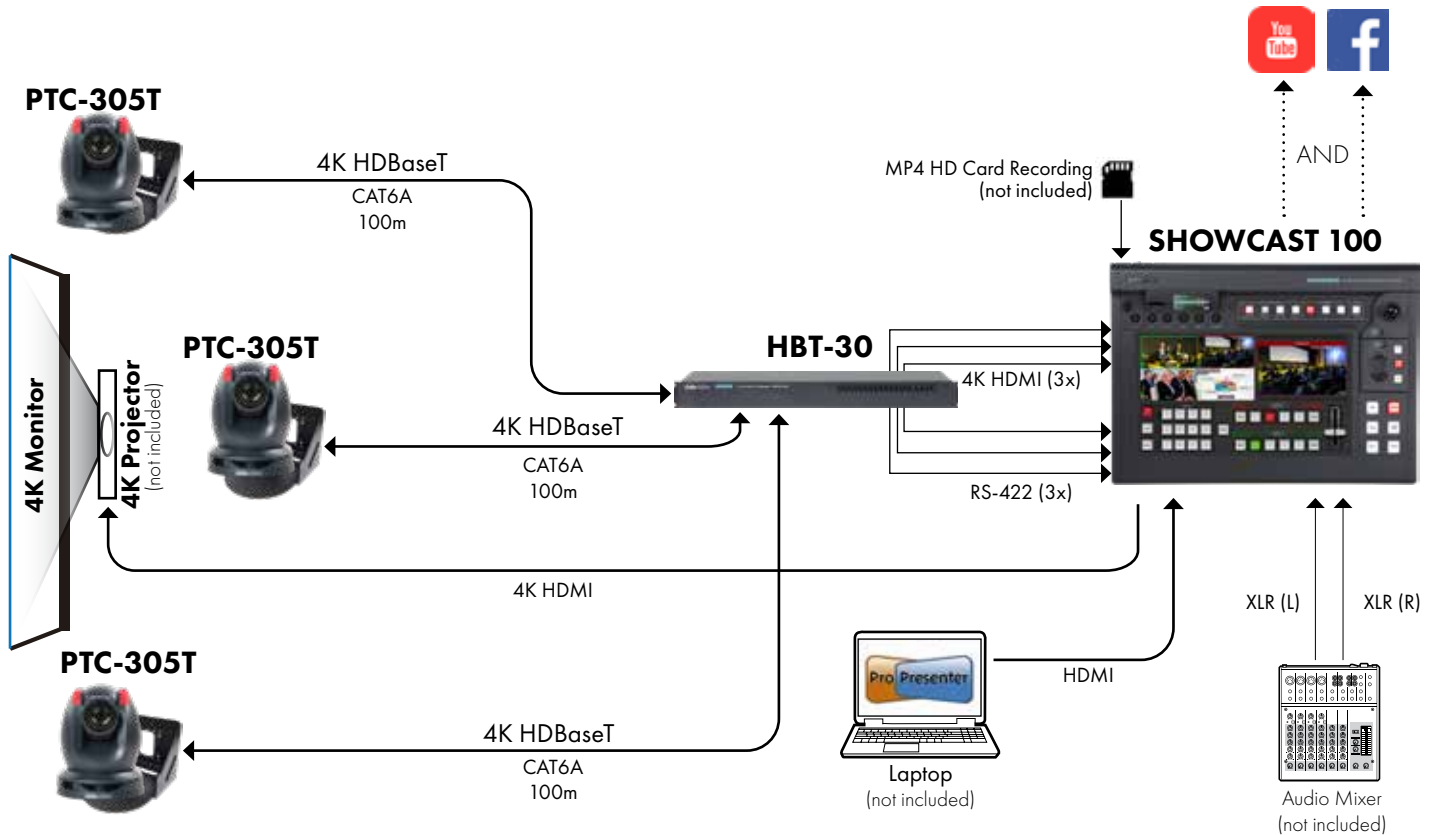

Single Operator 4K Production for Integration

3-PTZ HDBaseT Integration Production with Tracking

Datavideo products included
in the workflow:

- **SHOWCAST 100**
All-in-one 4K Production Studio
- **PTC-305T**
3 - 4K 20X HDBaseT Camera
with Tracking
- **HBT-30**
Three Channel HDBaseT Receiver
- **WM-1**
3 - Wall Mount

4K Live Event with Tracking

3-30x PTZ Cameras with Streaming & Recording

Datavideo products included in the workflow:

- **PTC-600G**
(3) 4K 30x Tracking PTZ Camera
- **HS-4000**
8-Channel Portable Video Streaming Studio
- **RMC-300A**
PTZ Controller

Datavideo products included in the workflow:

- **PTR-15**
(3) 4K Robotic Pan Tilt Head
- **SE-4000**
4K 8-Channel 12G-SDI Video Switcher
- **HDR-80**
ProRes 4K Video Recorder-Desktop

Single Operator Auto Tracking with HDBaseT

House of Worship Auto Tracking Live Event

Multi-Camera HDBaseT with Streaming & ISO Recording

Datavideo products included in the workflow:

- **SE-3200** 12 Input HD Switcher
- **PTC-145TW**
4 - 20x PTZ Camera
- **WM-1W**
4 - Wall Mount MSRP
- **NVS-35**
H.264 Dual Streaming Encoder
- **HBT-50**
Four Channel HDBaseT Receiver
- **HDR-90**
ProRes 4K Video Recorder-
1U Rackmountable
- **ProTrack Control 100**
PTZ Camera Controller