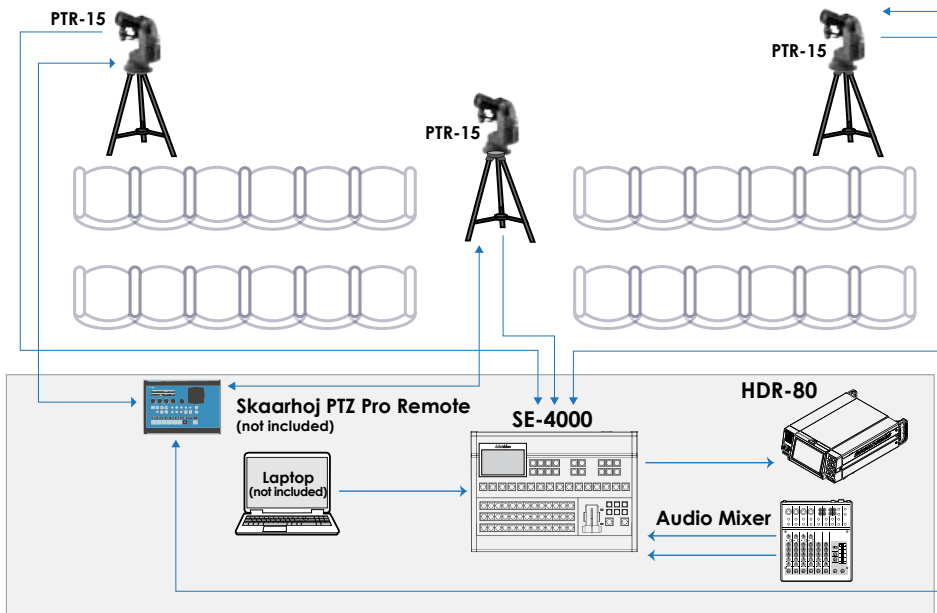

Single Operator 4K Production for Integration

3-PTZ HDBaseT Integration Production with Tracking

Datavideo products included
in the workflow:

- **SHOWCAST 100**
All-in-one 4K Production Studio
- **PTC-305T**
3 - 4K 20X HDBaseT Camera
with Tracking
- **HBT-30**
Three Channel HDBaseT Receiver
- **WM-1**
3 - Wall Mount

4K Live Event with Tracking

3-30x PTZ Cameras with Streaming & Recording

Datavideo products included in the workflow:

- **PTC-600G**
(3) 4K 30x Tracking PTZ Camera
- **HS-4000**
8-Channel Portable Video Streaming Studio
- **RMC-300A**
PTZ Controller

Datavideo products included in the workflow:

- **PTR-15**
(3) 4K Robotic Pan Tilt Head
- **SE-4000**
4K 8-Channel 12G-SDI Video Switcher
- **HDR-80**
ProRes 4K Video Recorder-Desktop

Single Operator Auto Tracking with HDBaseT