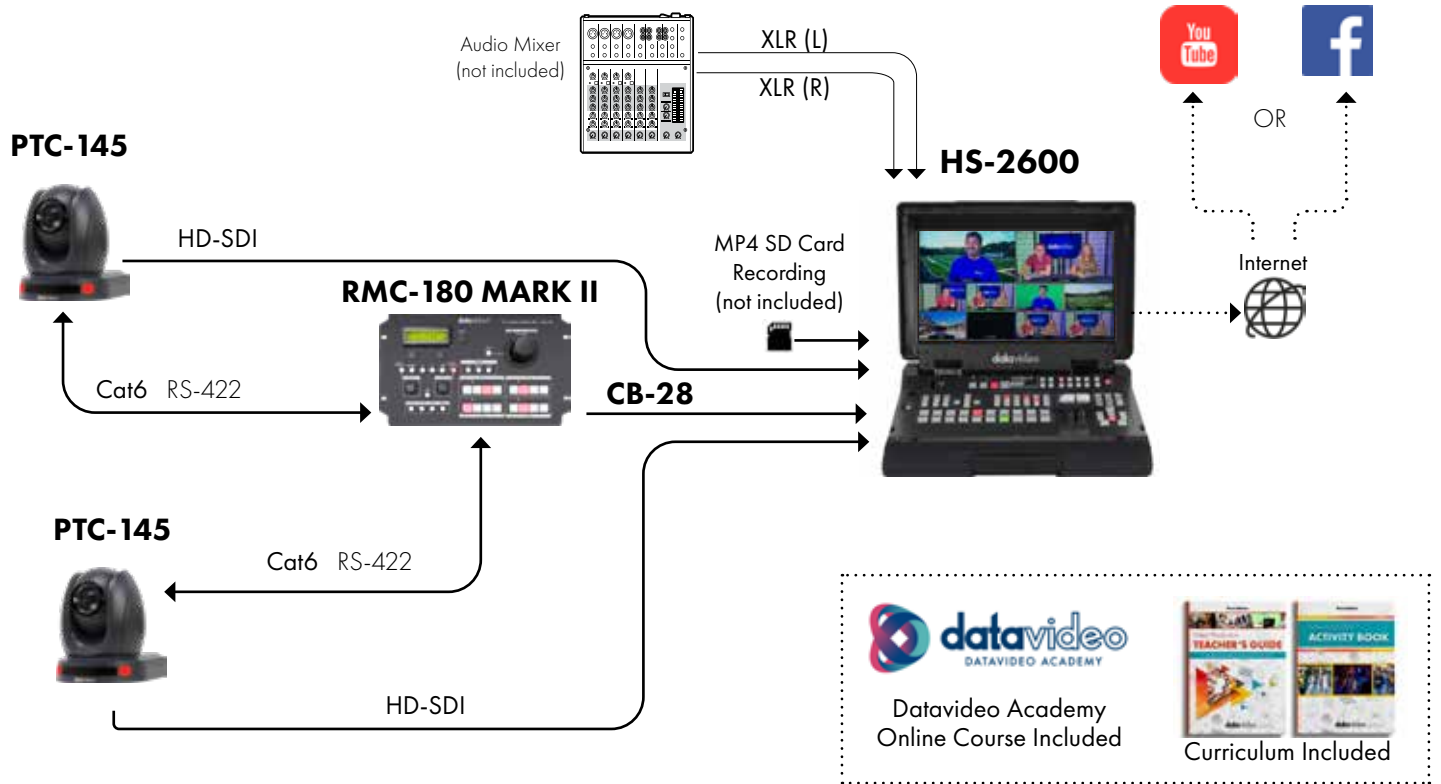

Datavideo products included in the workflow:

- **PTR-15**
(3) 4K Robotic Pan Tilt Head
- **SE-4000**
4K 8-Channel 12G-SDI Video Switcher
- **HDR-80**
ProRes 4K Video Recorder-Desktop

Single Operator Auto Tracking with HDBaseT

Auto Tracking Live Event IMAG

Multi-Camera with Streaming & Recording

**Datavideo products included
in the workflow:**

SE-2600
HD 8-Channel Digital Video Switcher

- **PTC-145W**
4 - HD 30x Tracking PTZ Camera
- **WM-1W**
4 - Wall Mount MSRP
- **NVS-35**
H.264 Dual Streaming Encoder
- **ProTrack Control 100**
PTZ Camera Controller
- **2600 APP**
Web UI

Production Class with Auto Tracking

Record & Stream Your Morning Announcements in HD

HC-850

HC-800FS

Datavideo products included in the workflow:

- **HS-2600**
HD 8-Channel Portable Video Streaming Studio
- **PTC-145 2** - PTZ HD Camera 20x Optical Zoom
- **RMC-180 MARK II** PTZ Controller
- **TG-260** Teachers Guide & Activity Book
- **HC-800FS** Hard Case for cameras
- **HC-850** Hard Case for HS-2600
- **CASDI50 2** - 50FT SDI Cable
- **CAT6 (CB-CAT6-50)** 2 - 50FT Ethernet Cable
- **CB-28** - Tally Cable

House of Worship Auto Tracking Live Event

Multi-Camera HDBaseT with Streaming & ISO Recording

Datavideo products included in the workflow:

- **SE-3200** 12 Input HD Switcher
- **PTC-145TW**
4 - 20x PTZ Camera
- **WM-1W**
4 - Wall Mount MSRP
- **NVS-35**
H.264 Dual Streaming Encoder
- **HBT-50**
Four Channel HDBaseT Receiver
- **HDR-90**
ProRes 4K Video Recorder-
1U Rackmountable
- **ProTrack Control 100**
PTZ Camera Controller