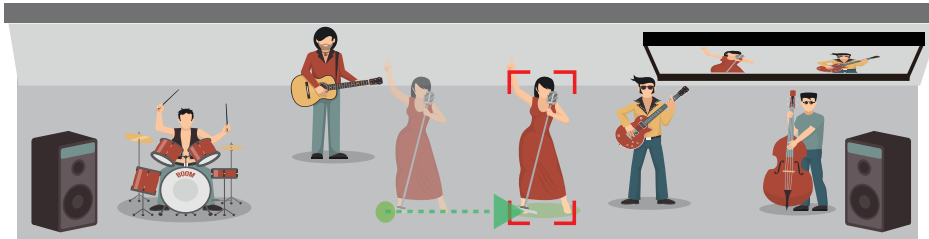

4K Live Event with Tracking

3-30x PTZ Cameras with Streaming & Recording

Datavideo products included in the workflow:

- **PTC-600G**
(3) 4K 30x Tracking PTZ Camera
- **HS-4000**
8-Channel Portable Video Streaming Studio
- **RMC-300A**
PTZ Controller