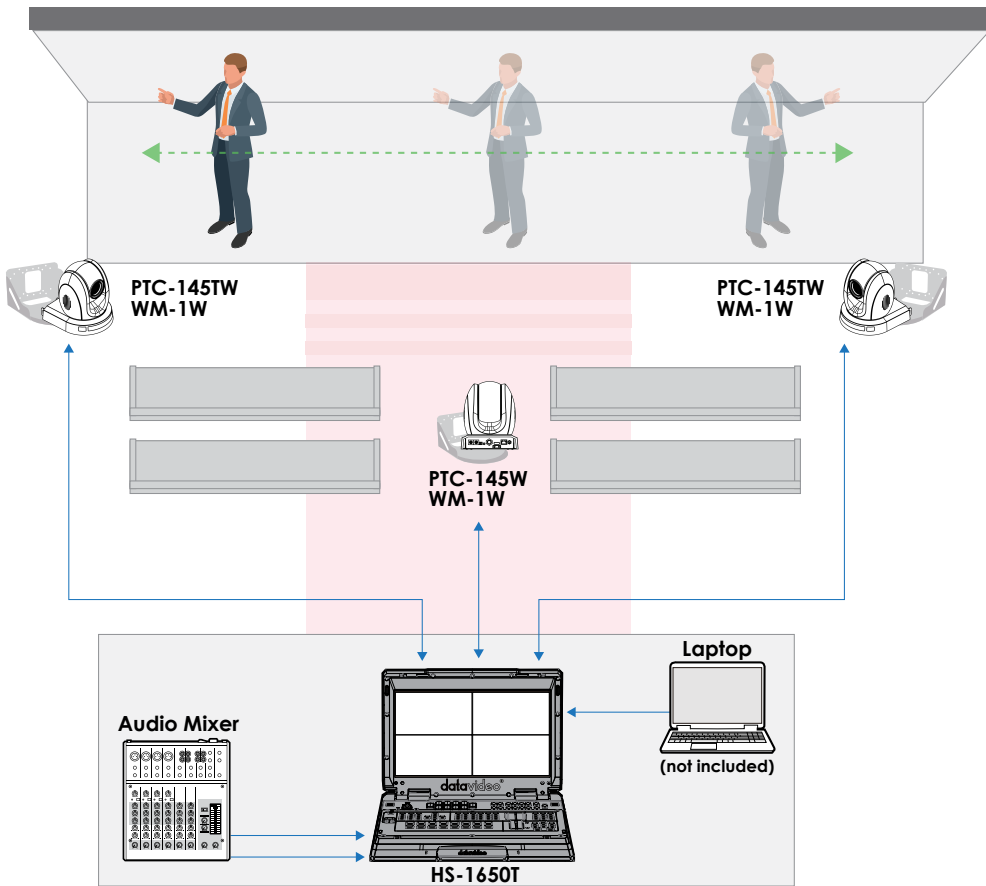

Single Operator 4K Production for Integration

3-PTZ HDBaseT Integration Production with Tracking

Datavideo products included
in the workflow:

- **SHOWCAST 100**
All-in-one 4K Production Studio
- **PTC-305T**
3 - 4K 20X HDBaseT Camera
with Tracking
- **HBT-30**
Three Channel HDBaseT Receiver
- **WM-1**
3 - Wall Mount

4K Live Event with Tracking

3-30x PTZ Cameras with Streaming & Recording

Datavideo products included in the workflow:

- **PTC-600G**
(3) 4K 30x Tracking PTZ Camera
- **HS-4000**
8-Channel Portable Video Streaming Studio
- **RMC-300A**
PTZ Controller

Datavideo products included in the workflow:

- **PTR-15**
(3) 4K Robotic Pan Tilt Head
- **SE-4000**
4K 8-Channel 12G-SDI Video Switcher
- **HDR-80**
ProRes 4K Video Recorder-Desktop

Single Operator Auto Tracking with HDBaseT

3-PTZ Cameras, Stream, & Record

**Datavideo products included
in the workflow:**

- **HS-1650T**
HDBaseT Portable Tracking and Streaming Studio
- **PTC-145TW**
3 - 20X HDBaseT Camera with Tracking
- **WM-1W**
3 - Wall Mount