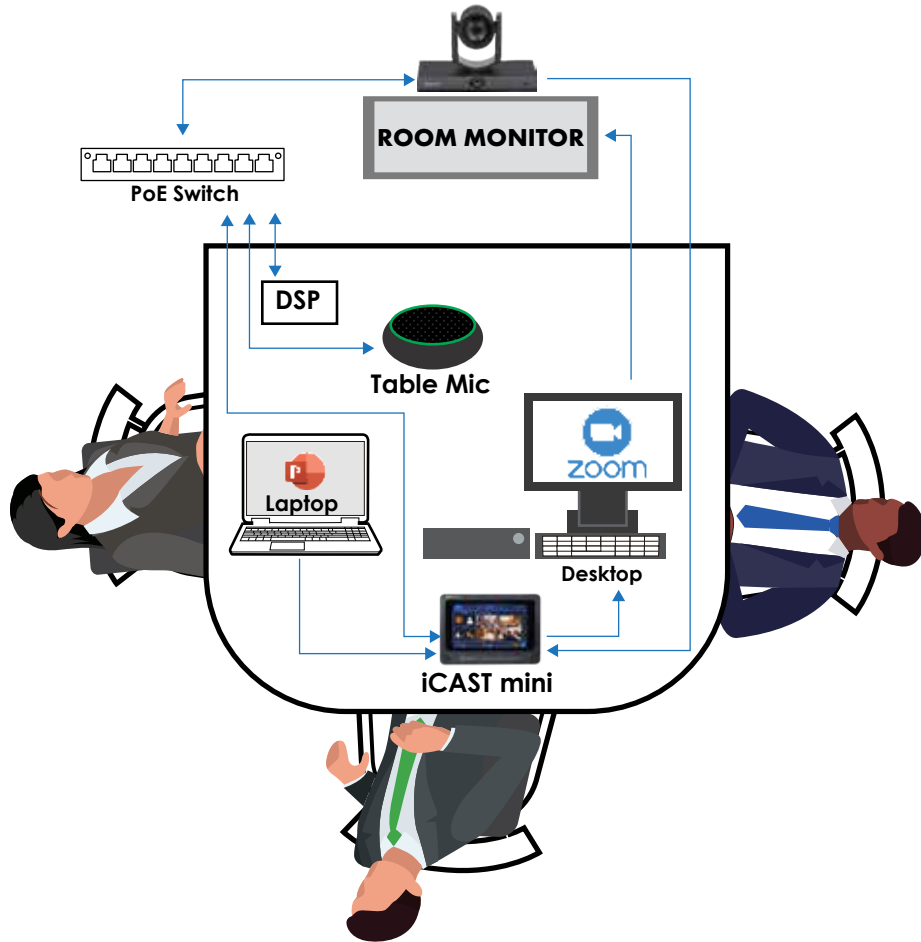

House of Worship Auto Tracking Live Event

Multi-Camera HDBaseT with Streaming & ISO Recording

Datavideo products included in the workflow:

- **SE-3200** 12 Input HD Switcher
- **PTC-145TW**
4 - 20x PTZ Camera
- **WM-1W**
4 - Wall Mount MSRP
- **NVS-35**
H.264 Dual Streaming Encoder
- **HBT-50**
Four Channel HDBaseT Receiver
- **HDR-90**
ProRes 4K Video Recorder-
1U Rackmountable
- **ProTrack Control 100**
PTZ Camera Controller

BYOD Huddle Room

1-PTZ Dual Lens Camera with Voice Tracking

VTC-100

ETHERNET

PoE Switch
(not included)

DSP

CAT6

iCAST MINI

HDMI

DVIP

CAT6

Table Microphone
(not included)

CAT6 PoE

DANTE

Huddle Computer

OR

USB-C

airplay

HDMI

Laptop with PowerPoint
(not included)

WALL MONITOR
Displays those online

Datavideo products included in the workflow:

- **VTC-100**
Dual Lens Auto Tracking
PTZ Camera 12x Optical Zoom
- **iCAST Mini**
Dual Channel Presentation Switcher