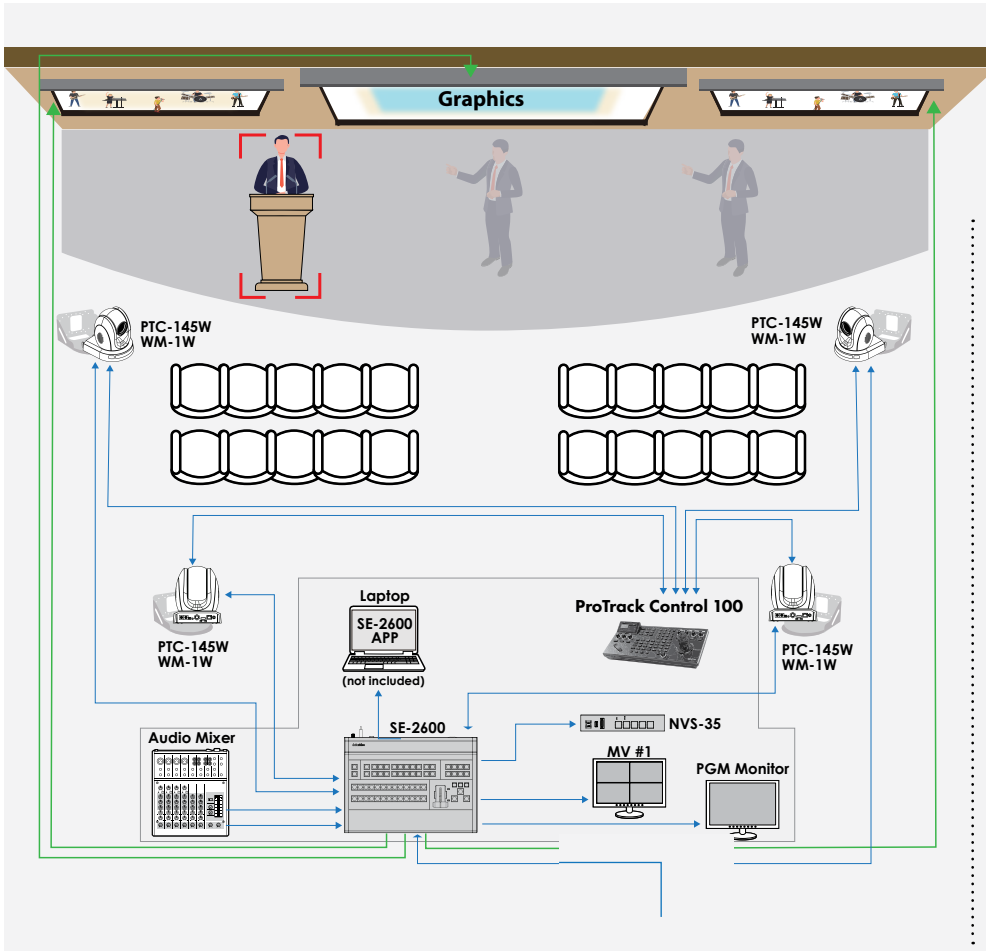

Auto Tracking Live Event IMAG

Multi-Camera with Streaming & Recording

**Datavideo products included
in the workflow:**

SE-2600
HD 8-Channel Digital Video Switcher

- **PTC-145W**
4 - HD 30x Tracking PTZ Camera
- **WM-1W**
4 - Wall Mount MSRP
- **NVS-35**
H.264 Dual Streaming Encoder
- **ProTrack Control 100**
PTZ Camera Controller
- **2600 APP**
Web UI

Production Class with Auto Tracking

Record & Stream Your Morning Announcements in HD

HC-850

HC-800FS

Datavideo products included in the workflow:

- **HS-2600**
HD 8-Channel Portable Video Streaming Studio
- **PTC-145 2** - PTZ HD Camera 20x Optical Zoom
- **RMC-180 MARK II** PTZ Controller
- **TG-260** Teachers Guide & Activity Book
- **HC-800FS** Hard Case for cameras
- **HC-850** Hard Case for HS-2600
- **CASDI50 2** - 50FT SDI Cable
- **CAT6 (CB-CAT6-50)** 2 - 50FT Ethernet Cable
- **CB-28** - Tally Cable

House of Worship Auto Tracking Live Event

Multi-Camera HDBaseT with Streaming & ISO Recording

Datavideo products included in the workflow:

- **SE-3200** 12 Input HD Switcher
- **PTC-145TW**
4 - 20x PTZ Camera
- **WM-1W**
4 - Wall Mount MSRP
- **NVS-35**
H.264 Dual Streaming Encoder
- **HBT-50**
Four Channel HDBaseT Receiver
- **HDR-90**
ProRes 4K Video Recorder-
1U Rackmountable
- **ProTrack Control 100**
PTZ Camera Controller

BYOD Huddle Room

1-PTZ Dual Lens Camera with Voice Tracking

VTC-100

ETHERNET

PoE Switch
(not included)

DSP

CAT6

iCAST MINI