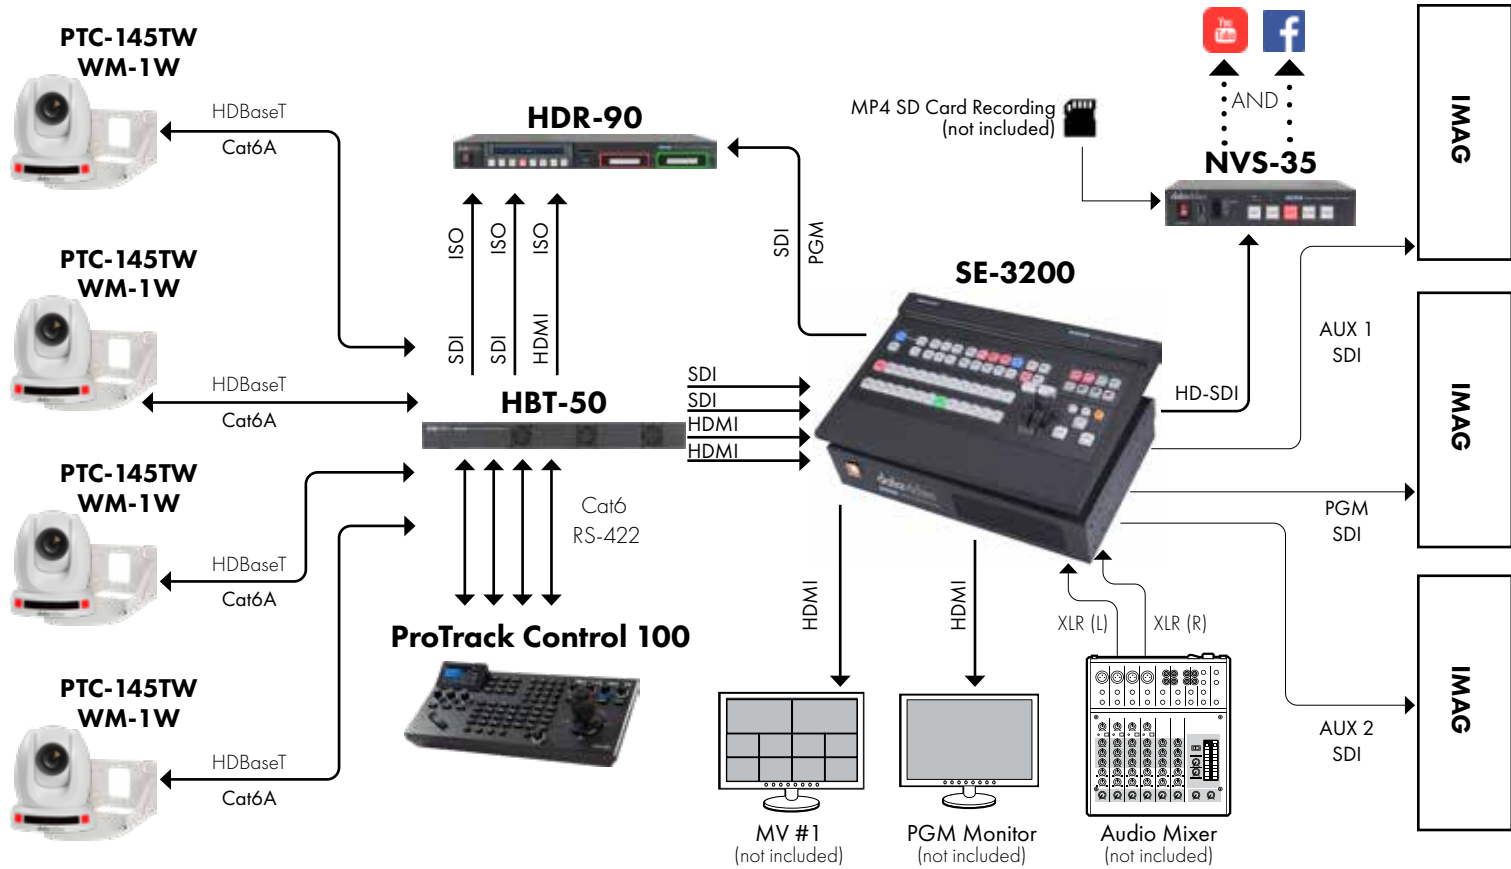

Datavideo products included in the workflow:

- **PTR-15**
(3) 4K Robotic Pan Tilt Head
- **SE-4000**
4K 8-Channel 12G-SDI Video Switcher
- **HDR-80**
ProRes 4K Video Recorder-Desktop

Single Operator Auto Tracking with HDBaseT

Production Class with Auto Tracking

Record & Stream Your Morning Announcements in HD

HC-850

HC-800FS

Datavideo products included in the workflow:

- **HS-2600**
HD 8-Channel Portable Video Streaming Studio
- **PTC-145 2** - PTZ HD Camera 20x Optical Zoom
- **RMC-180 MARK II** PTZ Controller
- **TG-260** Teachers Guide & Activity Book
- **HC-800FS** Hard Case for cameras
- **HC-850** Hard Case for HS-2600
- **CASDI50 2** - 50FT SDI Cable
- **CAT6 (CB-CAT6-50)** 2 - 50FT Ethernet Cable
- **CB-28** - Tally Cable

House of Worship Auto Tracking Live Event

Multi-Camera HDBaseT with Streaming & ISO Recording

Datavideo products included in the workflow:

- **SE-3200** 12 Input HD Switcher
- **PTC-145TW**
4 - 20x PTZ Camera
- **WM-1W**
4 - Wall Mount MSRP
- **NVS-35**
H.264 Dual Streaming Encoder
- **HBT-50**
Four Channel HDBaseT Receiver
- **HDR-90**
ProRes 4K Video Recorder-
1U Rackmountable
- **ProTrack Control 100**
PTZ Camera Controller

BYOD Huddle Room

1-PTZ Dual Lens Camera with Voice Tracking

VTC-100

ETHERNET

PoE Switch
(not included)

DSP

CAT6

iCAST MINI