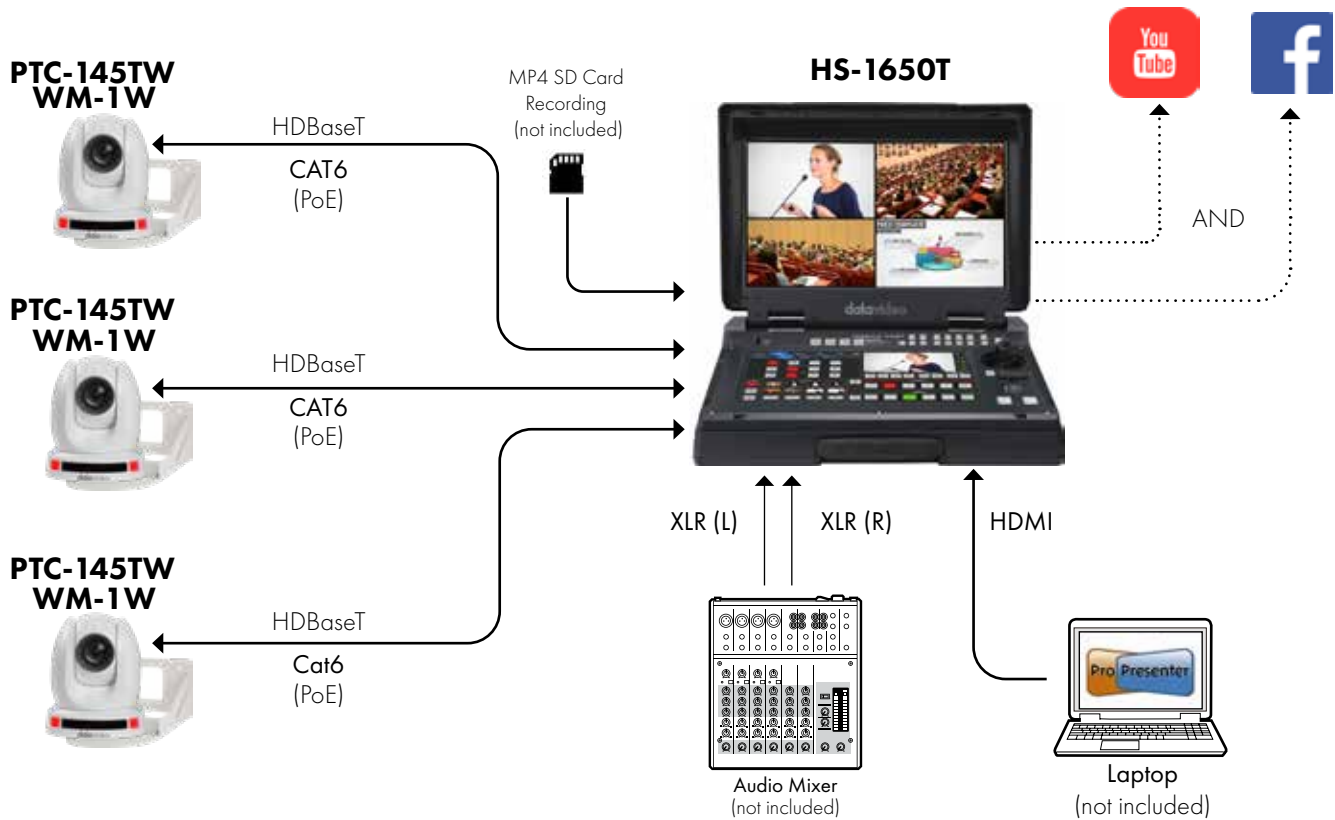

Single Operator Auto Tracking with HDBaseT

3-PTZ Cameras, Stream, & Record