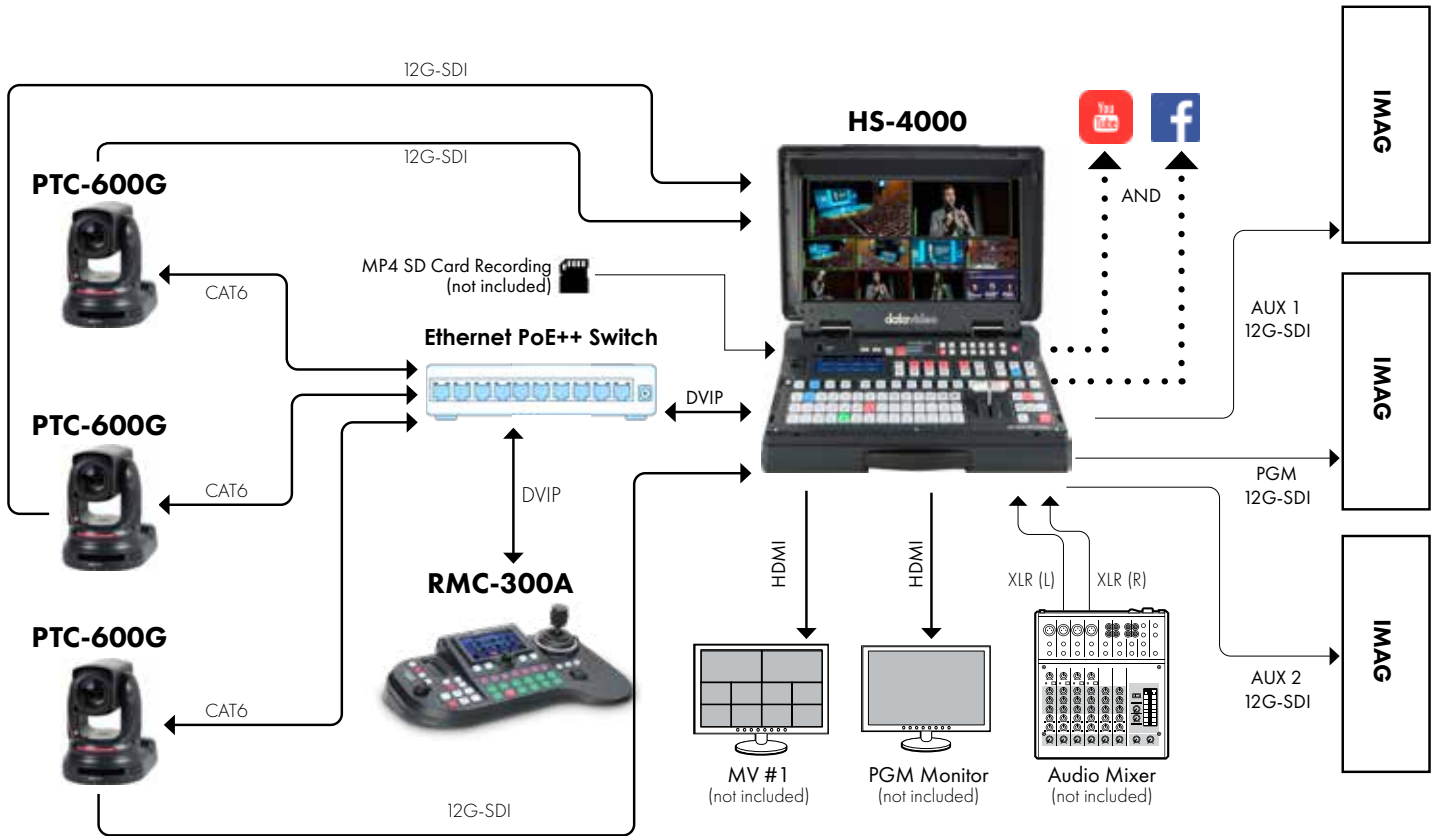

Single Operator 4K Production for Integration

3-PTZ HDBaseT Integration Production with Tracking

Datavideo products included
in the workflow:

- **SHOWCAST 100**
All-in-one 4K Production Studio
- **PTC-305T**
3 - 4K 20X HDBaseT Camera
with Tracking
- **HBT-30**
Three Channel HDBaseT Receiver
- **WM-1**
3 - Wall Mount

4K Live Event with Tracking

3-30x PTZ Cameras with Streaming & Recording

Datavideo products included in the workflow:

- **PTC-600G**
(3) 4K 30x Tracking PTZ Camera
- **HS-4000**
8-Channel Portable Video Streaming Studio
- **RMC-300A**
PTZ Controller

Datavideo products included in the workflow:

- **PTR-15**
(3) 4K Robotic Pan Tilt Head
- **SE-4000**
4K 8-Channel 12G-SDI Video Switcher
- **HDR-80**
ProRes 4K Video Recorder-Desktop

Single Operator Auto Tracking with HDBaseT

House of Worship Auto Tracking Live Event

Multi-Camera HDBaseT with Streaming & ISO Recording

Datavideo products included in the workflow:

- **SE-3200** 12 Input HD Switcher
- **PTC-145TW**
4 - 20x PTZ Camera
- **WM-1W**
4 - Wall Mount MSRP
- **NVS-35**
H.264 Dual Streaming Encoder
- **HBT-50**
Four Channel HDBaseT Receiver
- **HDR-90**
ProRes 4K Video Recorder-
1U Rackmountable
- **ProTrack Control 100**
PTZ Camera Controller