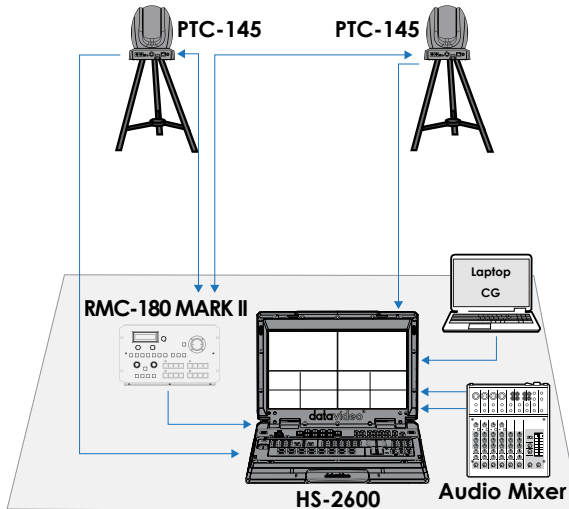

Datavideo products included in the workflow:

- **PTR-15**
(3) 4K Robotic Pan Tilt Head
- **SE-4000**
4K 8-Channel 12G-SDI Video Switcher
- **HDR-80**
ProRes 4K Video Recorder-Desktop

Single Operator Auto Tracking with HDBaseT

3-PTZ Cameras, Stream, & Record

**Datavideo products included
in the workflow:**

- **HS-1650T**
HDBaseT Portable Tracking and Streaming Studio
- **PTC-145TW**
3 - 20X HDBaseT Camera with Tracking
- **WM-1W**
3 - Wall Mount

Auto Tracking Live Event IMAG

Multi-Camera with Streaming & Recording

**Datavideo products included
in the workflow:**

SE-2600
HD 8-Channel Digital Video Switcher

- **PTC-145W**
4 - HD 30x Tracking PTZ Camera
- **WM-1W**
4 - Wall Mount MSRP
- **NVS-35**
H.264 Dual Streaming Encoder
- **ProTrack Control 100**
PTZ Camera Controller
- **2600 APP**
Web UI

Production Class with Auto Tracking

Record & Stream Your Morning Announcements in HD

HC-850

HC-800FS

Datavideo products included in the workflow:

- **HS-2600**
HD 8-Channel Portable Video Streaming Studio
- **PTC-145 2** - PTZ HD Camera 20x Optical Zoom
- **RMC-180 MARK II** PTZ Controller
- **TG-260** Teachers Guide & Activity Book
- **HC-800FS** Hard Case for cameras
- **HC-850** Hard Case for HS-2600
- **CASDI50 2** - 50FT SDI Cable
- **CAT6 (CB-CAT6-50)** 2 - 50FT Ethernet Cable
- **CB-28** - Tally Cable