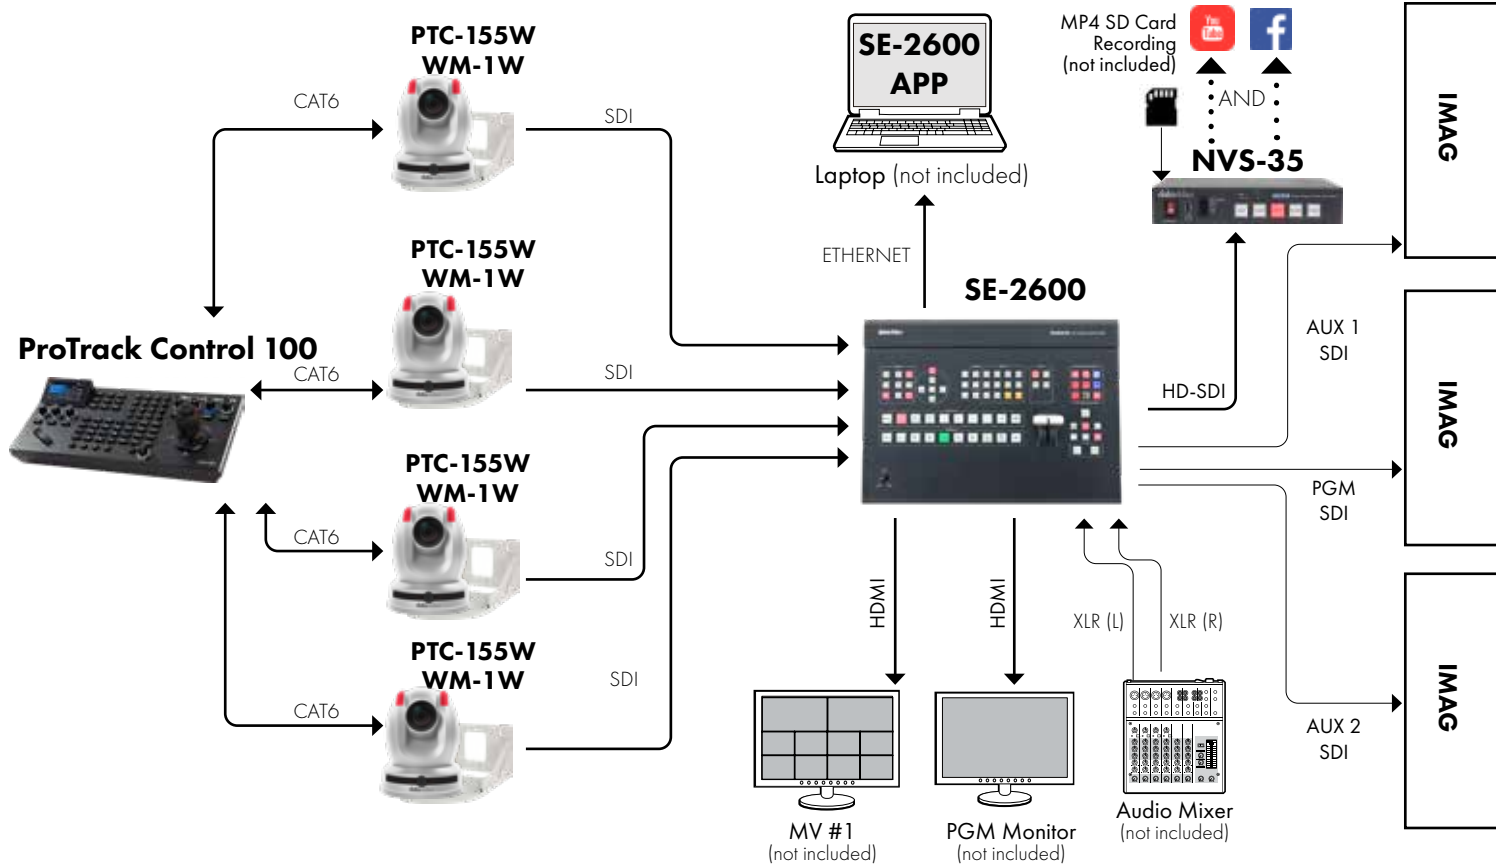

Datavideo products included in the workflow:

- **PTR-15**
(3) 4K Robotic Pan Tilt Head
- **SE-4000**
4K 8-Channel 12G-SDI Video Switcher
- **HDR-80**
ProRes 4K Video Recorder-Desktop

Single Operator Auto Tracking with HDBaseT

3-PTZ Cameras, Stream, & Record

**Datavideo products included
in the workflow:**

- **HS-1650T**
HDBaseT Portable Tracking and Streaming Studio
- **PTC-145TW**
3 - 20X HDBaseT Camera with Tracking
- **WM-1W**
3 - Wall Mount

Auto Tracking Live Event IMAG

Multi-Camera with Streaming & Recording

**Datavideo products included
in the workflow:**

SE-2600
HD 8-Channel Digital Video Switcher

- **PTC-145W**
4 - HD 30x Tracking PTZ Camera
- **WM-1W**
4 - Wall Mount MSRP
- **NVS-35**
H.264 Dual Streaming Encoder
- **ProTrack Control 100**
PTZ Camera Controller
- **2600 APP**
Web UI

House of Worship Auto Tracking Live Event

Multi-Camera HDBaseT with Streaming & ISO Recording

Datavideo products included in the workflow:

- **SE-3200** 12 Input HD Switcher
- **PTC-145TW**
4 - 20x PTZ Camera
- **WM-1W**
4 - Wall Mount MSRP
- **NVS-35**
H.264 Dual Streaming Encoder
- **HBT-50**
Four Channel HDBaseT Receiver
- **HDR-90**
ProRes 4K Video Recorder-
1U Rackmountable
- **ProTrack Control 100**
PTZ Camera Controller