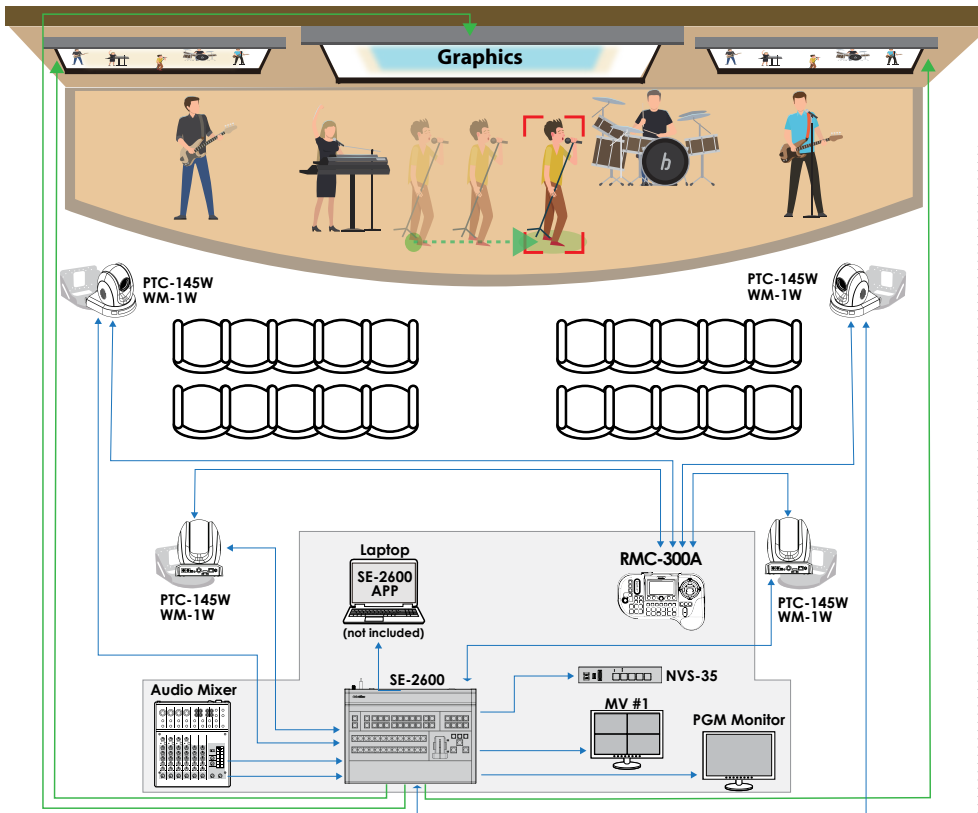

Datavideo products included in the workflow:

- **PTR-15**
(3) 4K Robotic Pan Tilt Head
- **SE-4000**
4K 8-Channel 12G-SDI Video Switcher
- **HDR-80**
ProRes 4K Video Recorder-Desktop

Single Operator Auto Tracking with HDBaseT

3-PTZ Cameras, Stream, & Record

**Datavideo products included
in the workflow:**

- **HS-1650T**
HDBaseT Portable Tracking and Streaming Studio
- **PTC-145TW**
3 - 20X HDBaseT Camera with Tracking
- **WM-1W**
3 - Wall Mount

Auto Tracking Live Event IMAG

Multi-Camera with Streaming & Recording

**Datavideo products included
in the workflow:**

SE-2600
HD 8-Channel Digital Video Switcher

- **PTC-145W**
4 - HD 30x Tracking PTZ Camera
- **WM-1W**
4 - Wall Mount MSRP
- **NVS-35**
H.264 Dual Streaming Encoder
- **ProTrack Control 100**
PTZ Camera Controller
- **2600 APP**
Web UI

House of Worship Auto Tracking Live Event

Multi-Camera HDBaseT with Streaming & ISO Recording

Datavideo products included in the workflow:

- **SE-3200** 12 Input HD Switcher
- **PTC-145TW**
4 - 20x PTZ Camera
- **WM-1W**
4 - Wall Mount MSRP
- **NVS-35**
H.264 Dual Streaming Encoder
- **HBT-50**
Four Channel HDBaseT Receiver
- **HDR-90**
ProRes 4K Video Recorder-
1U Rackmountable
- **ProTrack Control 100**
PTZ Camera Controller