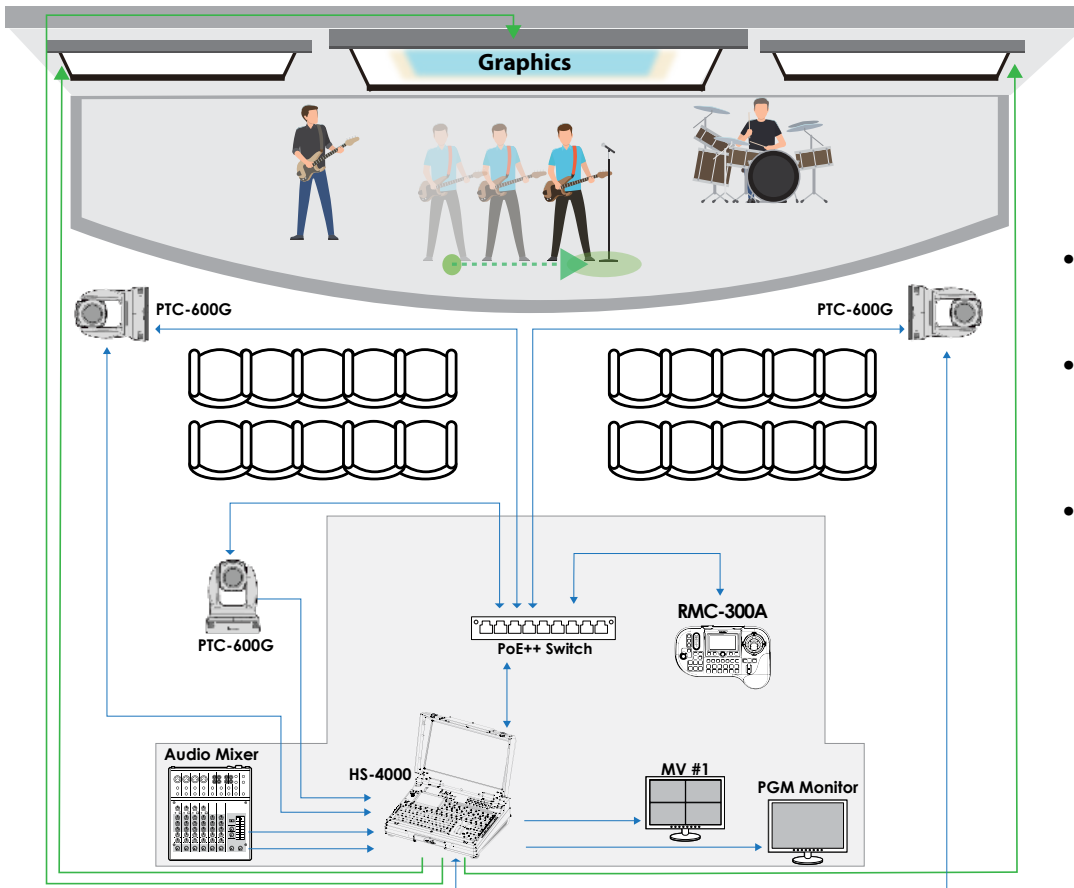

Single Operator 4K Production for Integration

3-PTZ HDBaseT Integration Production with Tracking

Datavideo products included
in the workflow:

- **SHOWCAST 100**
All-in-one 4K Production Studio
- **PTC-305T**
3 - 4K 20X HDBaseT Camera
with Tracking
- **HBT-30**
Three Channel HDBaseT Receiver
- **WM-1**
3 - Wall Mount

4K Live Event with Tracking

3-30x PTZ Cameras with Streaming & Recording

Datavideo products included in the workflow:

- **PTC-600G**
(3) 4K 30x Tracking PTZ Camera
- **HS-4000**
8-Channel Portable Video Streaming Studio
- **RMC-300A**
PTZ Controller

Datavideo products included in the workflow:

- **PTR-15**
(3) 4K Robotic Pan Tilt Head
- **SE-4000**
4K 8-Channel 12G-SDI Video Switcher
- **HDR-80**
ProRes 4K Video Recorder-Desktop

Single Operator Auto Tracking with HDBaseT