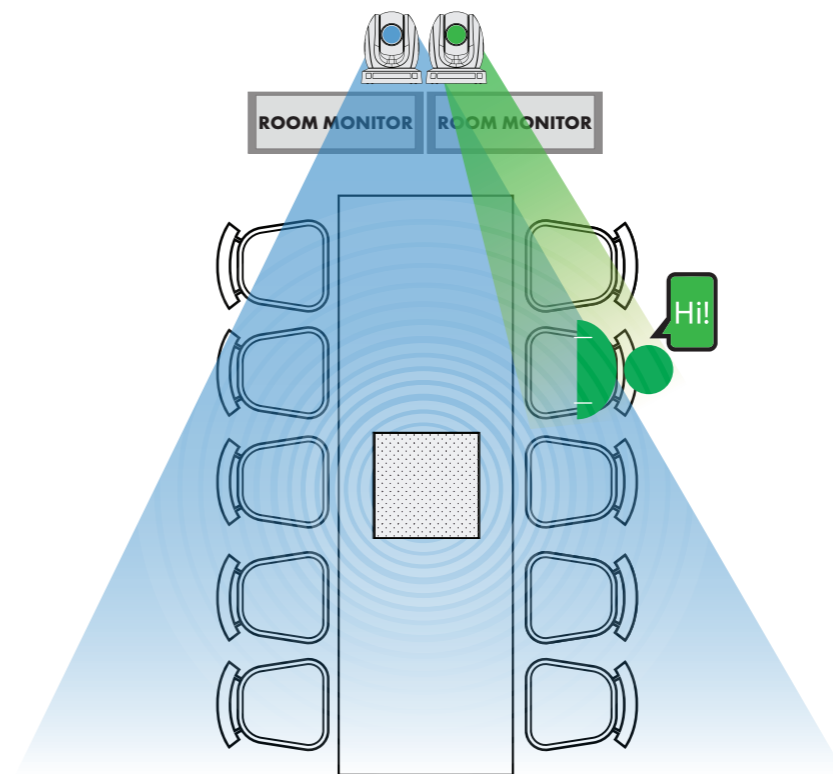

Medium Conference

SCAN QR CODE FOR GIF EXAMPLE