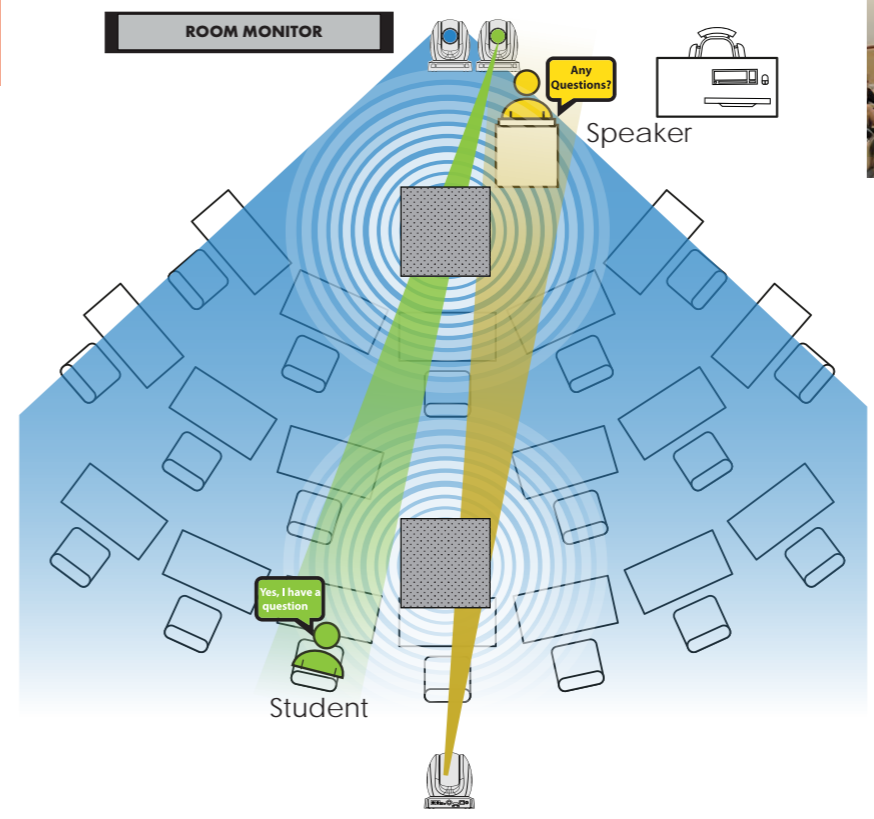

datavideo

Automated Voice Tracking Solutions

Voice Tracking Control

VoiceTRX100

The VoiceTRX100 is a voice-activated multi-camera switching and camera movement solution that provides an automated production for conferences, meetings, town halls, podcasts, and classrooms. Camera switching and movement is done automatically based on the location of the active speaking participant.

Features:

- Provides clean switching with no camera movement on the output.
- Easy to configure and program using simple mode programming. Also provides advanced mode programming with boolean logic for more advanced room configurations.
- Advanced windowing such as side-by-side, picture-in-picture, and picture-out-picture shows active speaker and presentation materials at the same time.
- Character generator (CG) function identifies active speakers in the room for far end experience and recording purposes. (Only compatible with Datavideo Production Switchers)

Medium Conference

SCAN QR CODE FOR GIF EXAMPLE

Datavideo products included in the workflow:

- **VoiceTRX100**
Voice Tracking Control Interface
- **PTC-145**
(2) 20x HD Tracking PTZ Camera
- **iCAST 10NDI MK II**
Hybrid Event Switcher

Lecture Hall with Auto Tracking

Datavideo products included in the workflow:

- **VoiceTRX100**
Voice Tracking Control Interface
- **PTC-155**
(3) 30x HD Tracking PTZ Camera
- **SE-2600MU**
Production Switcher
- **CAP-4**
4K HDMI to USB-C Capture Box