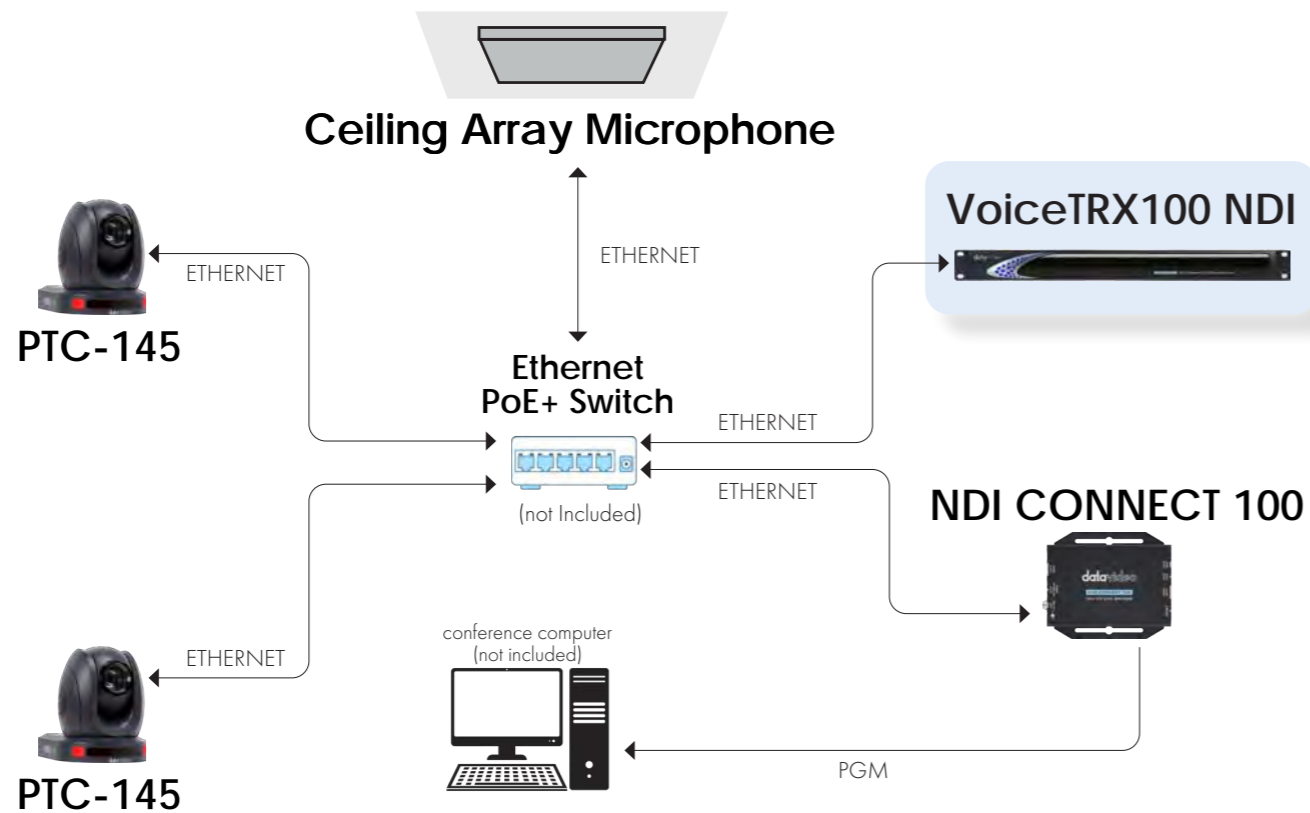

Features:

- Provides clean switching with no camera movement on the output.
- Easy to configure and program using simple mode programming. Also provides advanced mode programming with boolean logic for more advanced room configurations.
- Advanced windowing such as side-by-side, picture-in-picture, and picture-out-picture shows active speaker and presentation materials at the same time.
- Character generator (CG) function identifies active speakers in the room for far end experience and recording purposes. (Only compatible with Datavideo Production Switchers)

Lecture Hall with Auto Tracking

Datavideo products included in the workflow:

- **VoiceTRX100**
Voice Tracking Control Interface
- **PTC-155**
(3) 30x HD Tracking PTZ Camera
- **SE-2600MU**
Production Switcher
- **CAP-4**
4K HDMI to USB-C Capture Box

SCAN QR CODE FOR GIF EXAMPLE

Podcast

Podcast Recording

Datavideo products included in the workflow:

- **VoiceTRX100**
Voice Tracking Control Interface
- **PTC-155**
(3) 30x HD Tracking PTZ Camera
- **SE-2600MU**
HD 8-Channel Digital Video Switcher
- **NVS-35**
H.264 Dual Streaming Encoder

SCAN QR CODE FOR GIF EXAMPLE

Training Room

SCAN QR CODE FOR GIF EXAMPLE

Datavideo products included in the workflow:

- **VoiceTRX100 NDI**
Voice Tracking Control Interface
- **PTC-145**
(2) 20x HD Tracking PTZ Camera
- **NDI CONNECT 100**
NDI to UVC Bridge