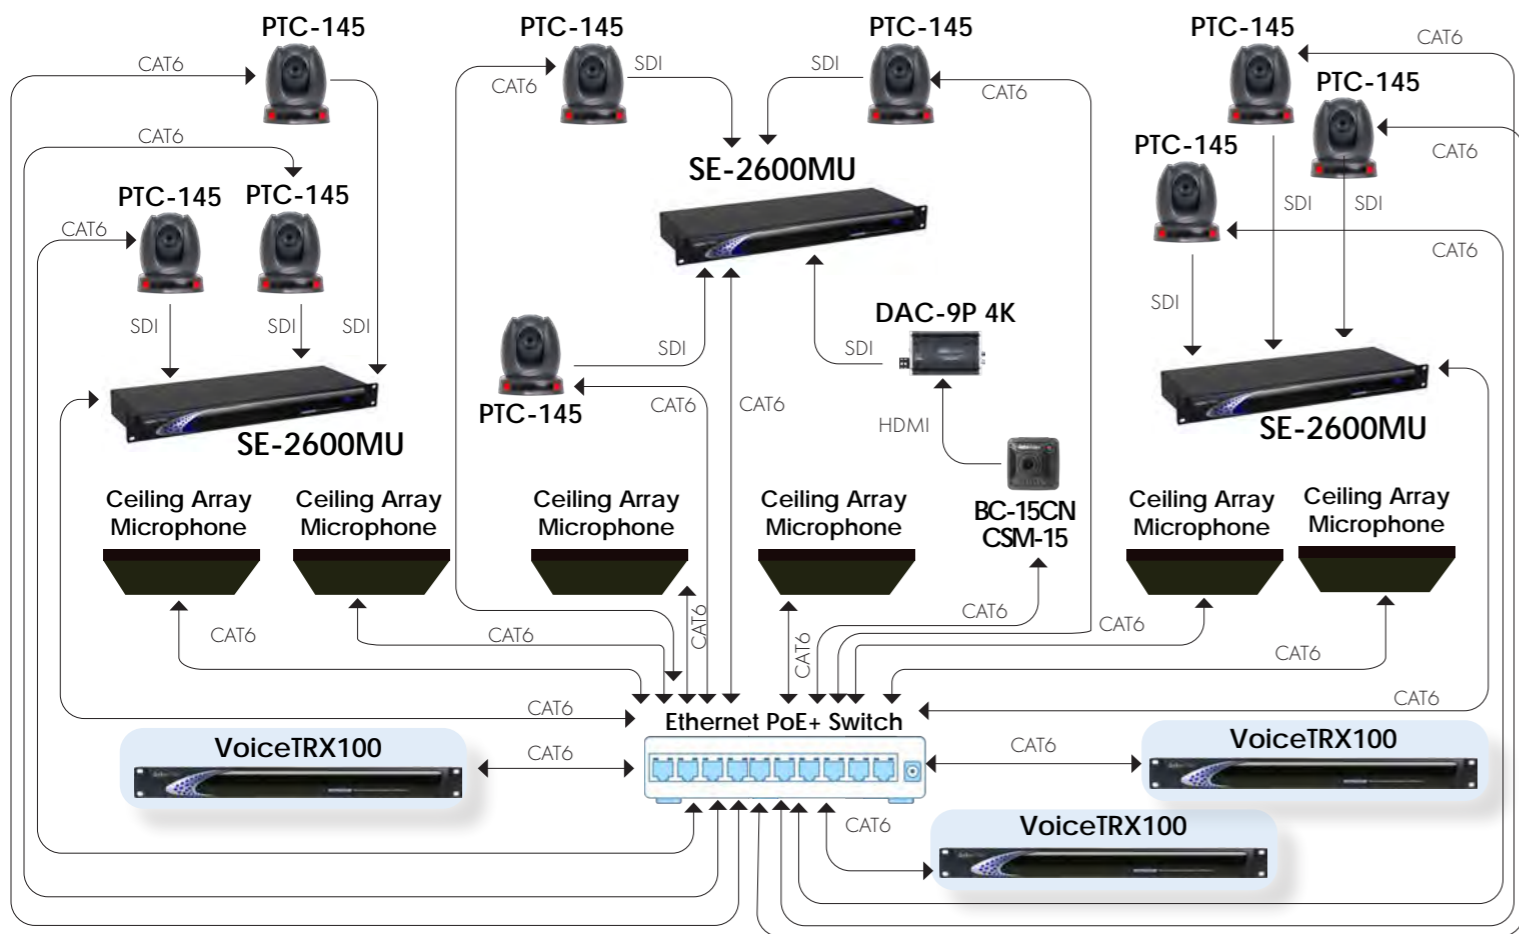

Lecture Hall with Auto Tracking

Datavideo products included in the workflow:

- **VoiceTRX100**
Voice Tracking Control Interface
- **PTC-155**
(3) 30x HD Tracking PTZ Camera
- **SE-2600MU**
Production Switcher
- **CAP-4**
4K HDMI to USB-C Capture Box

SCAN QR CODE FOR GIF EXAMPLE

Training Room

SCAN QR CODE FOR GIF EXAMPLE

Datavideo products included in the workflow:

- **VoiceTRX100 NDI**
Voice Tracking Control Interface
- **PTC-145**
(2) 20x HD Tracking PTZ Camera
- **NDI CONNECT 100**
NDI to UVC Bridge

Combined and Divisible Space

Divisible Space

Datavideo products included in the workflow:

- **VoiceTRX100**
(3) Voice Tracking Control Interface
- **PTC-145**
(9) 20x HD Tracking PTZ Camera
- **SE-2600MU**
HD 8-Channel Digital Video Switcher
- **BC-15CN**
4K POV NDI Camera
- **CSM-15**
1/1.8" 4K Sensor Mount Lens BC-15C
- **DAC-9P 4K**
4K HDMI TO 12G-SDI Converter

Three Divisible into One Combined Room

Datavideo products included in the workflow:

- **VoiceTRX100**
Voice Tracking Control Interface
- **PTC-145**
(3) 20x HD Tracking PTZ Camera
- **SE-2600MU**
HD 8-Channel Digital Video Switcher
- **BC-15CN**
4K CS Mount POV NDI Camera
- **CSM-15**
1/1.8" 4K Sensor Mount Lens BC-15C
- **DAC-9P 4K**
4K HDMI TO 12G-SDI Converter