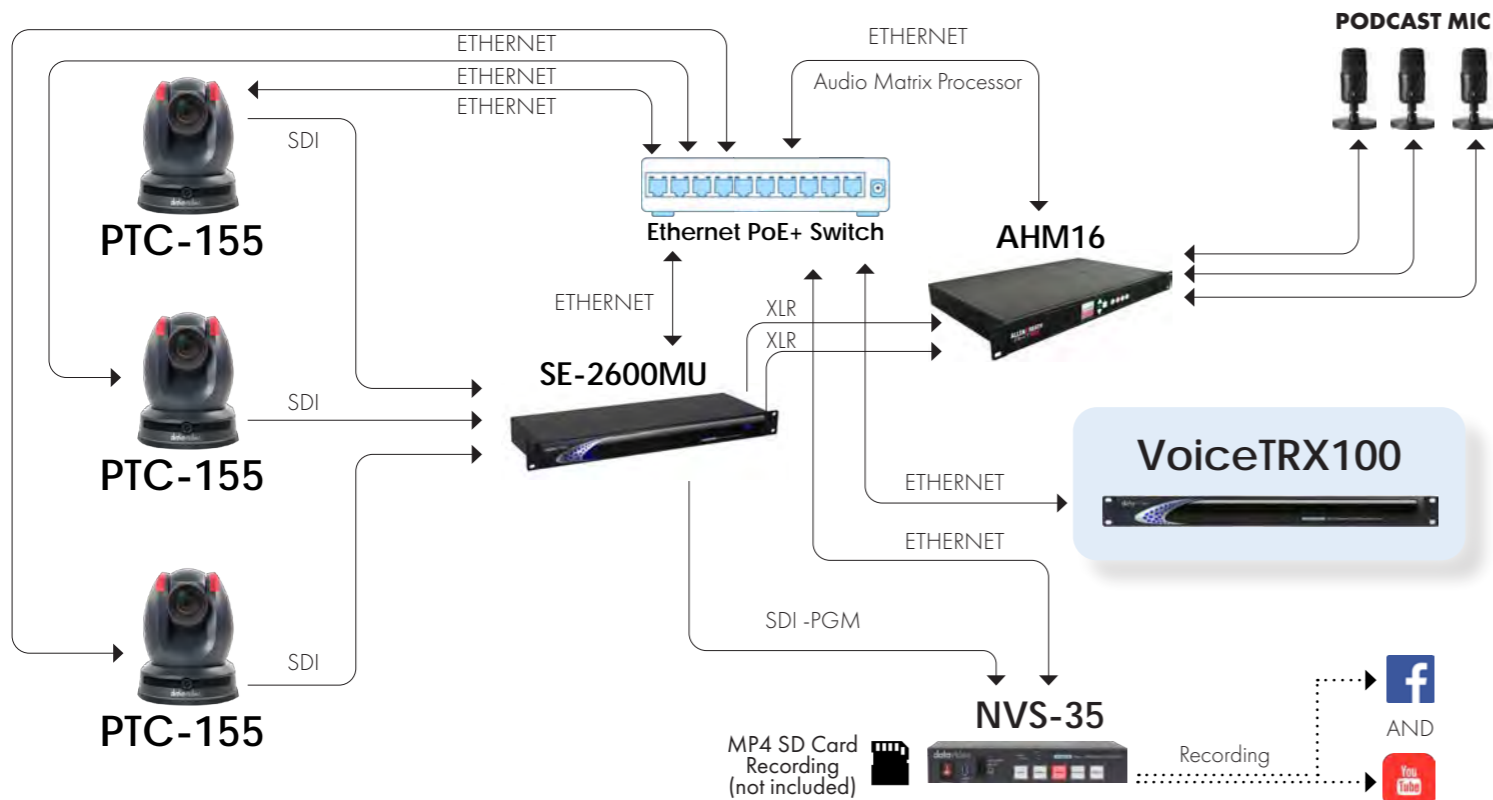

Features:

- Provides clean switching with no camera movement on the output.
- Easy to configure and program using simple mode programming. Also provides advanced mode programming with boolean logic for more advanced room configurations.
- Advanced windowing such as side-by-side, picture-in-picture, and picture-out-picture shows active speaker and presentation materials at the same time.
- Character generator (CG) function identifies active speakers in the room for far end experience and recording purposes. (Only compatible with Datavideo Production Switchers)

Medium Conference

SCAN QR CODE FOR GIF EXAMPLE

Datavideo products included in the workflow:

- **VoiceTRX100**
Voice Tracking Control Interface
- **PTC-145**
(2) 20x HD Tracking PTZ Camera
- **iCAST 10NDI MK II**
Hybrid Event Switcher

Lecture Hall with Auto Tracking

Datavideo products included in the workflow:

- **VoiceTRX100**
Voice Tracking Control Interface
- **PTC-155**
(3) 30x HD Tracking PTZ Camera
- **SE-2600MU**
Production Switcher
- **CAP-4**
4K HDMI to USB-C Capture Box

SCAN QR CODE FOR GIF EXAMPLE

Podcast

Podcast Recording

Datavideo products included in the workflow:

- **VoiceTRX100**
Voice Tracking Control Interface
- **PTC-155**
(3) 30x HD Tracking PTZ Camera
- **SE-2600MU**
HD 8-Channel Digital Video Switcher
- **NVS-35**
H.264 Dual Streaming Encoder