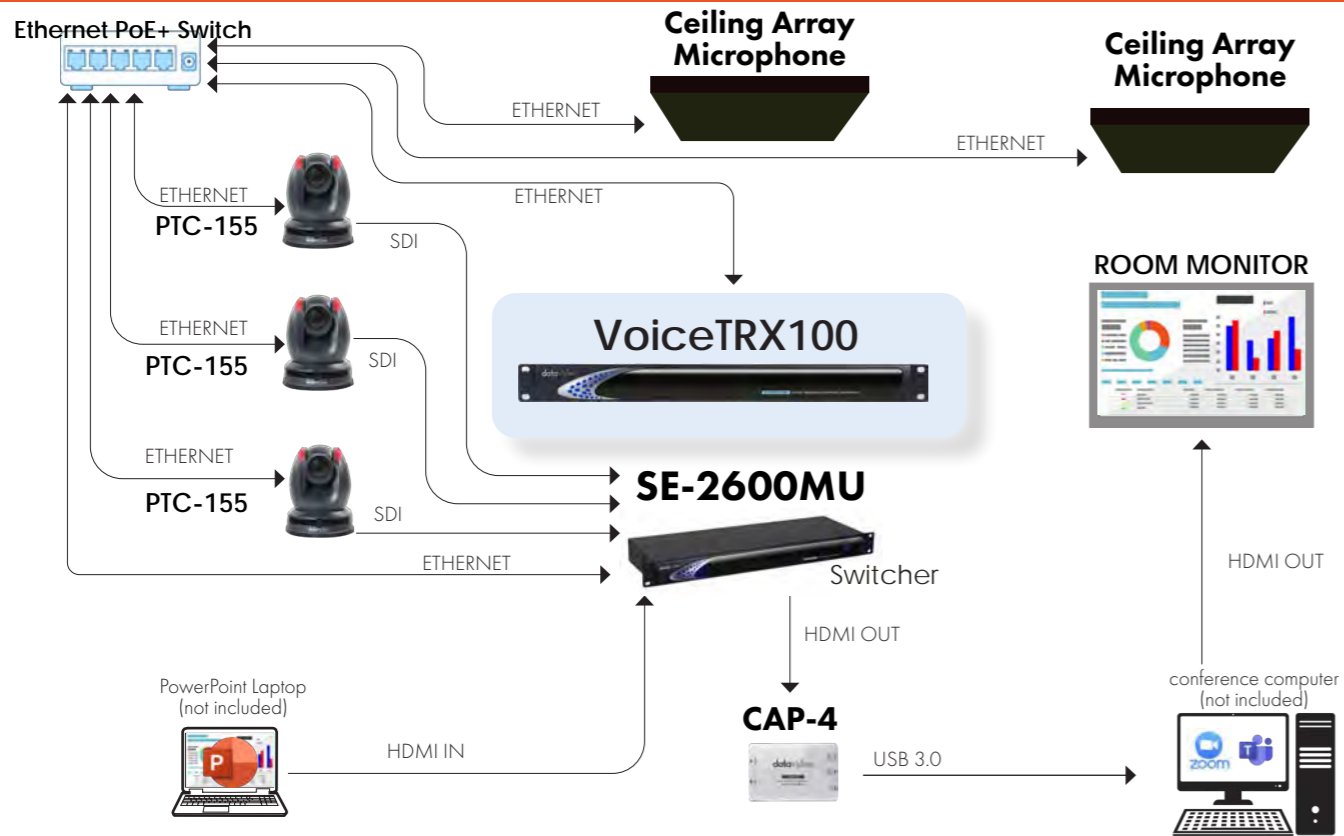

Features:

- Provides clean switching with no camera movement on the output.
- Easy to configure and program using simple mode programming. Also provides advanced mode programming with boolean logic for more advanced room configurations.
- Advanced windowing such as side-by-side, picture-in-picture, and picture-out-picture shows active speaker and presentation materials at the same time.
- Character generator (CG) function identifies active speakers in the room for far end experience and recording purposes. (Only compatible with Datavideo Production Switchers)

Medium Conference

SCAN QR CODE FOR GIF EXAMPLE

Datavideo products included in the workflow:

- **VoiceTRX100**
Voice Tracking Control Interface
- **PTC-145**
(2) 20x HD Tracking PTZ Camera
- **iCAST 10NDI MK II**
Hybrid Event Switcher

Lecture Hall with Auto Tracking

Datavideo products included in the workflow:

- **VoiceTRX100**
Voice Tracking Control Interface
- **PTC-155**
(3) 30x HD Tracking PTZ Camera
- **SE-2600MU**
Production Switcher
- **CAP-4**
4K HDMI to USB-C Capture Box

SCAN QR CODE FOR GIF EXAMPLE

Podcast

Podcast Recording

Datavideo products included in the workflow:

- **VoiceTRX100**
Voice Tracking Control Interface
- **PTC-155**
(3) 30x HD Tracking PTZ Camera
- **SE-2600MU**
HD 8-Channel Digital Video Switcher
- **NVS-35**
H.264 Dual Streaming Encoder