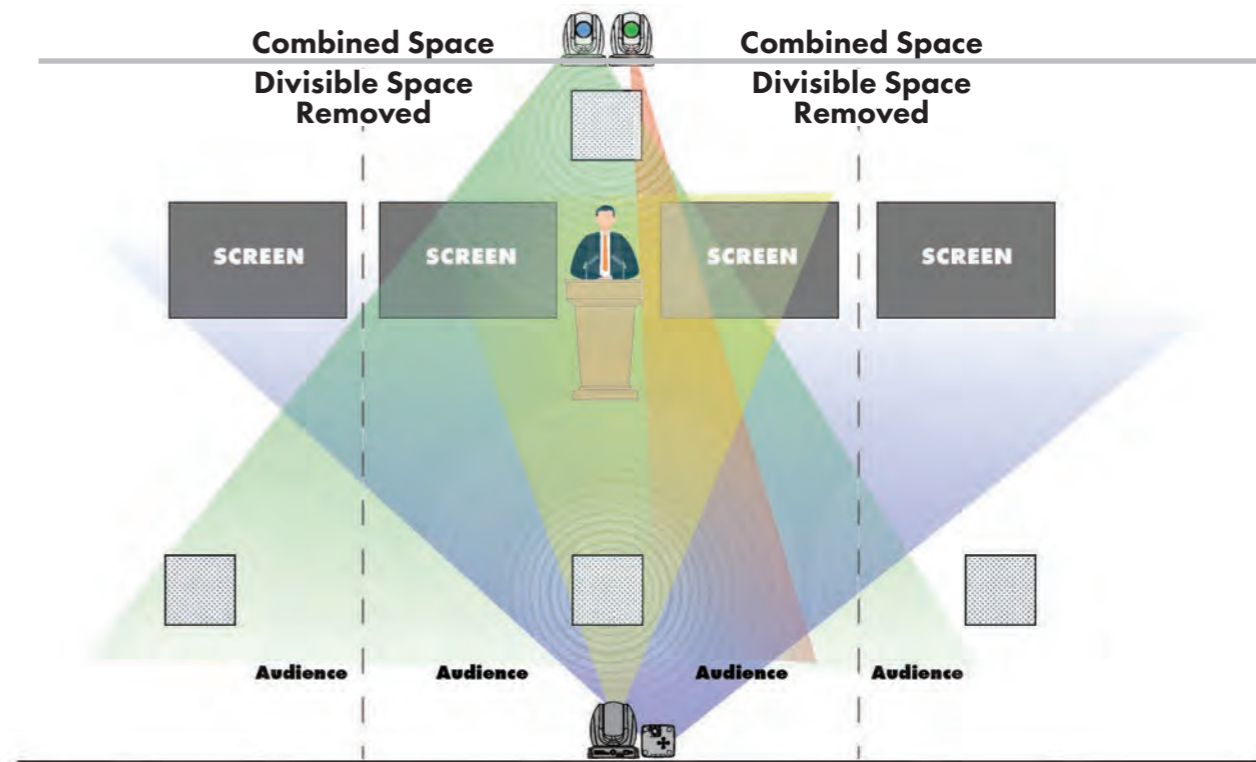

Combined and Divisible Space

Divisible Space

Datavideo products included in the workflow:

- **VoiceTRX100**
(3) Voice Tracking Control Interface
- **PTC-145**
(9) 20x HD Tracking PTZ Camera
- **SE-2600MU**
HD 8-Channel Digital Video Switcher
- **BC-15CN**
4K POV NDI Camera
- **CSM-15**
1/1.8" 4K Sensor Mount Lens BC-15C
- **DAC-9P 4K**
4K HDMI TO 12G-SDI Converter

Three Divisible into One Combined Room

Datavideo products included in the workflow:

- **VoiceTRX100**
Voice Tracking Control Interface
- **PTC-145**
(3) 20x HD Tracking PTZ Camera
- **SE-2600MU**
HD 8-Channel Digital Video Switcher
- **BC-15CN**
4K CS Mount POV NDI Camera
- **CSM-15**
1/1.8" 4K Sensor Mount Lens BC-15C
- **DAC-9P 4K**
4K HDMI TO 12G-SDI Converter