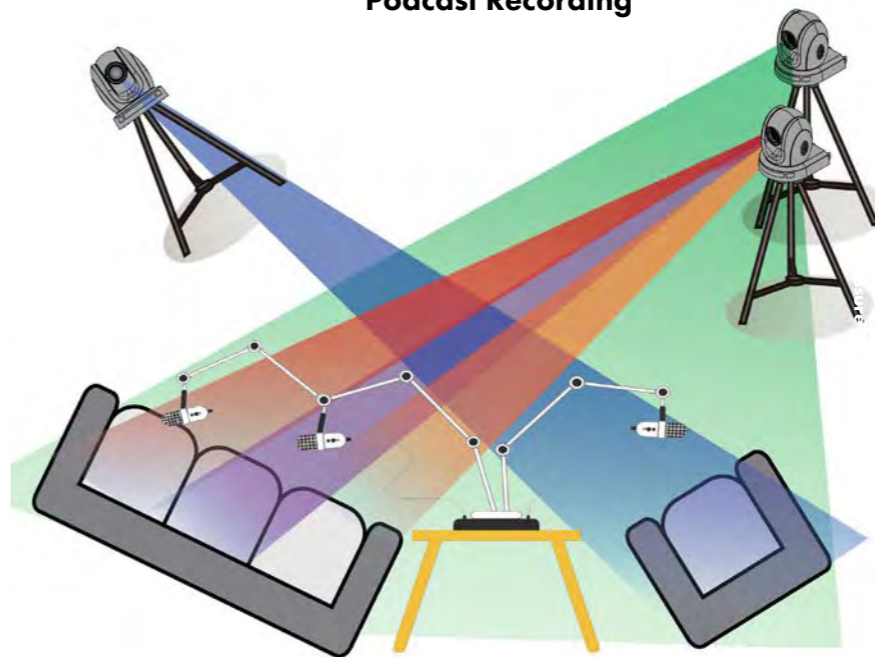

Podcast Recording

Datavideo products included in the workflow:

- **VoiceTRX100**
  Voice Tracking Control Interface
- **PTC-155**
  (3) 30x HD Tracking PTZ Camera
- **SE-2600MU**
  HD 8-Channel Digital Video Switcher
- **NVS-35**
  H.264 Dual Streaming Encoder

SCAN QR CODE FOR GIF EXAMPLE