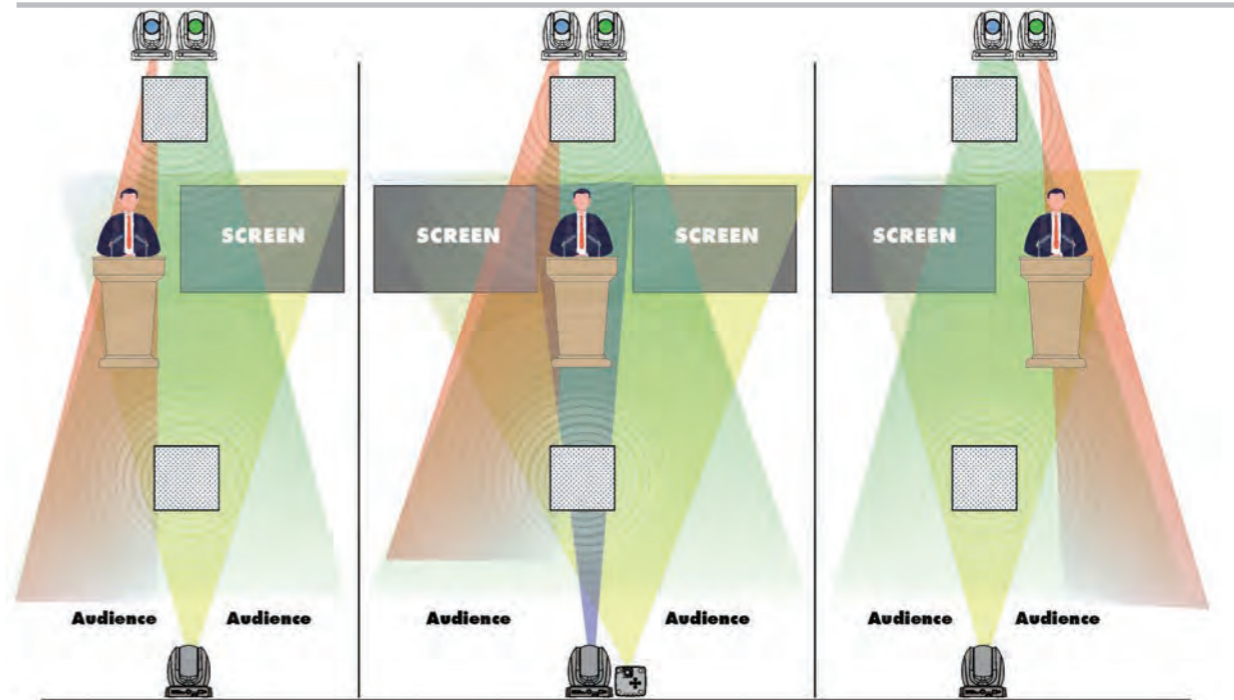

Divisible Space

Datavideo products included in the workflow:

- **VoiceTRX100**
  (3) Voice Tracking Control Interface
- **PTC-145**
  (9) 20x HD Tracking PTZ Camera
- **SE-2600MU**
  HD 8-Channel Digital Video Switcher
- **BC-15CN**
  4K POV NDI Camera
- **CSM-15**
  1/1.8" 4K Sensor Mount Lens BC-15C
- **DAC-9P 4K**
  4K HDMI TO 12G-SDI Converter