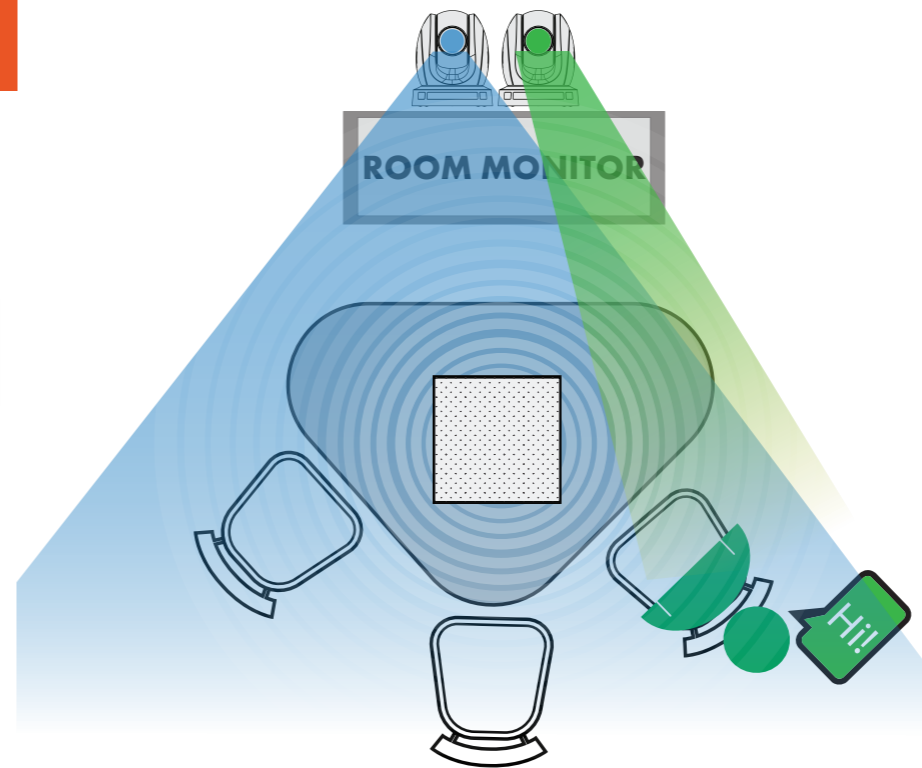

Training Room

SCAN QR CODE FOR GIF EXAMPLE