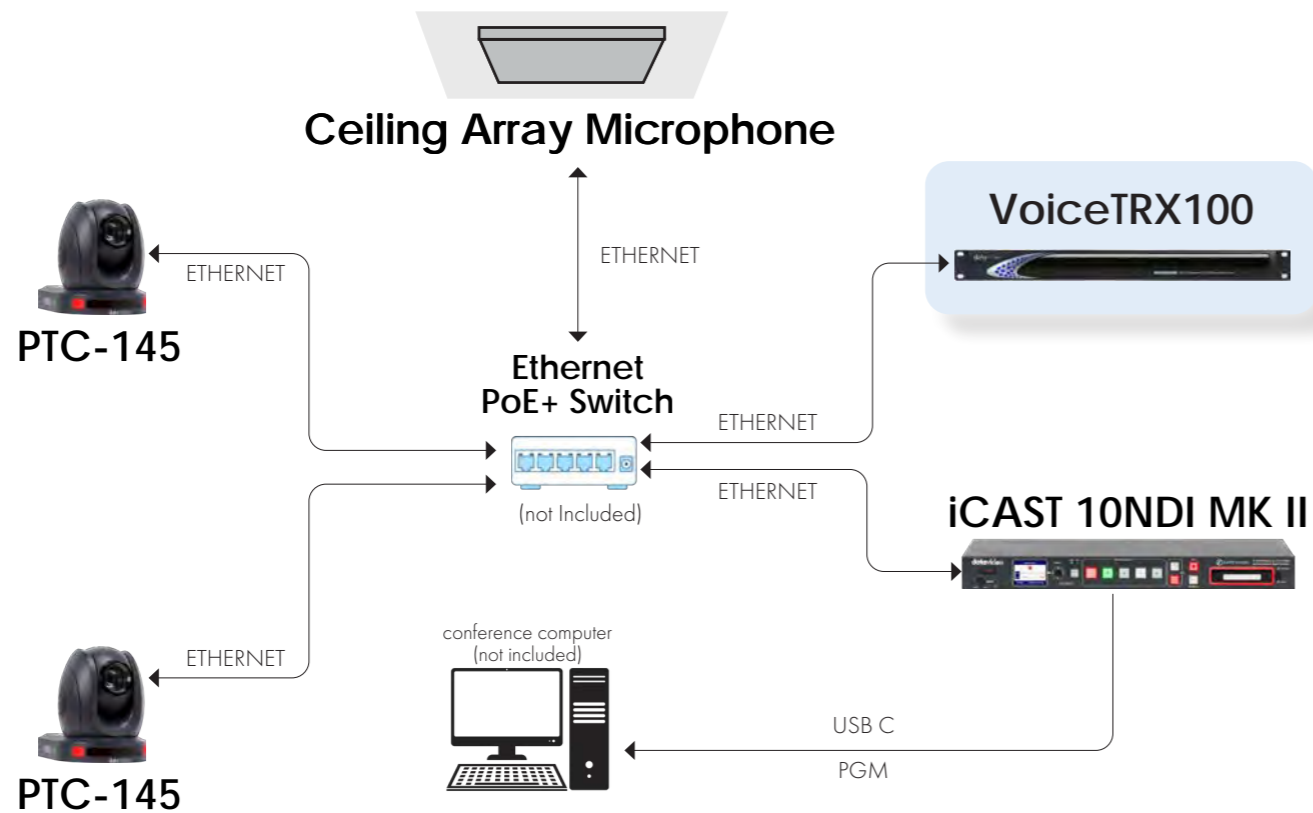

Medium Conference

SCAN QR CODE FOR GIF EXAMPLE