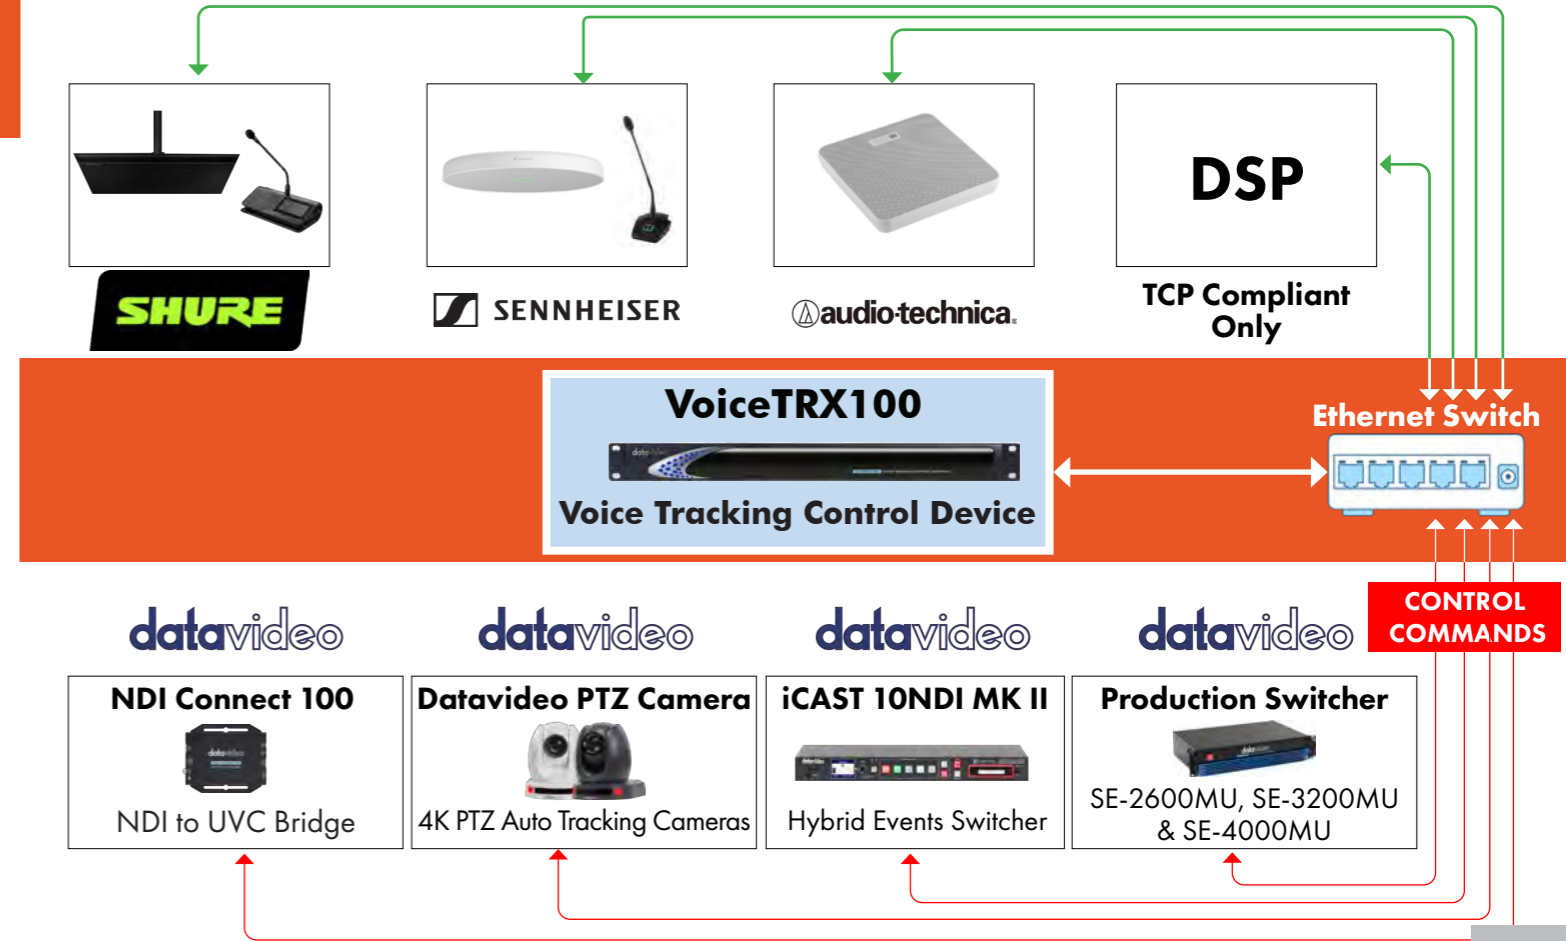

datavideo

Automated Voice Tracking Solutions

Voice Tracking Control

VoiceTRX100

The VoiceTRX100 is a voice-activated multi-camera switching and camera movement solution that provides an automated production for conferences, meetings, town halls, podcasts, and classrooms. Camera switching and movement is done automatically based on the location of the active speaking participant.

Features:

- Provides clean switching with no camera movement on the output.
- Easy to configure and program using simple mode programming. Also provides advanced mode programming with boolean logic for more advanced room configurations.
- Advanced windowing such as side-by-side, picture-in-picture, and picture-out-picture shows active speaker and presentation materials at the same time.
- Character generator (CG) function identifies active speakers in the room for far end experience and recording purposes. (Only compatible with Datavideo Production Switchers)

Lecture Hall with Auto Tracking

Datavideo products included in the workflow:

- **VoiceTRX100**
Voice Tracking Control Interface
- **PTC-155**
(3) 30x HD Tracking PTZ Camera
- **SE-2600MU**
Production Switcher
- **CAP-4**
4K HDMI to USB-C Capture Box

The SE-3200MU offers full HD 1080p 8x 3G-SDI and 4x HDMI inputs, along with 9 outputs including 6x 3G-SDI and 3x HDMI.

iCAST 10NDI MK II

Hybrid Events Switcher

A hybrid event switcher for classrooms, lectures, and conferencing, with all I/O needed for production, streaming, recording, and Zoom or Teams integration.