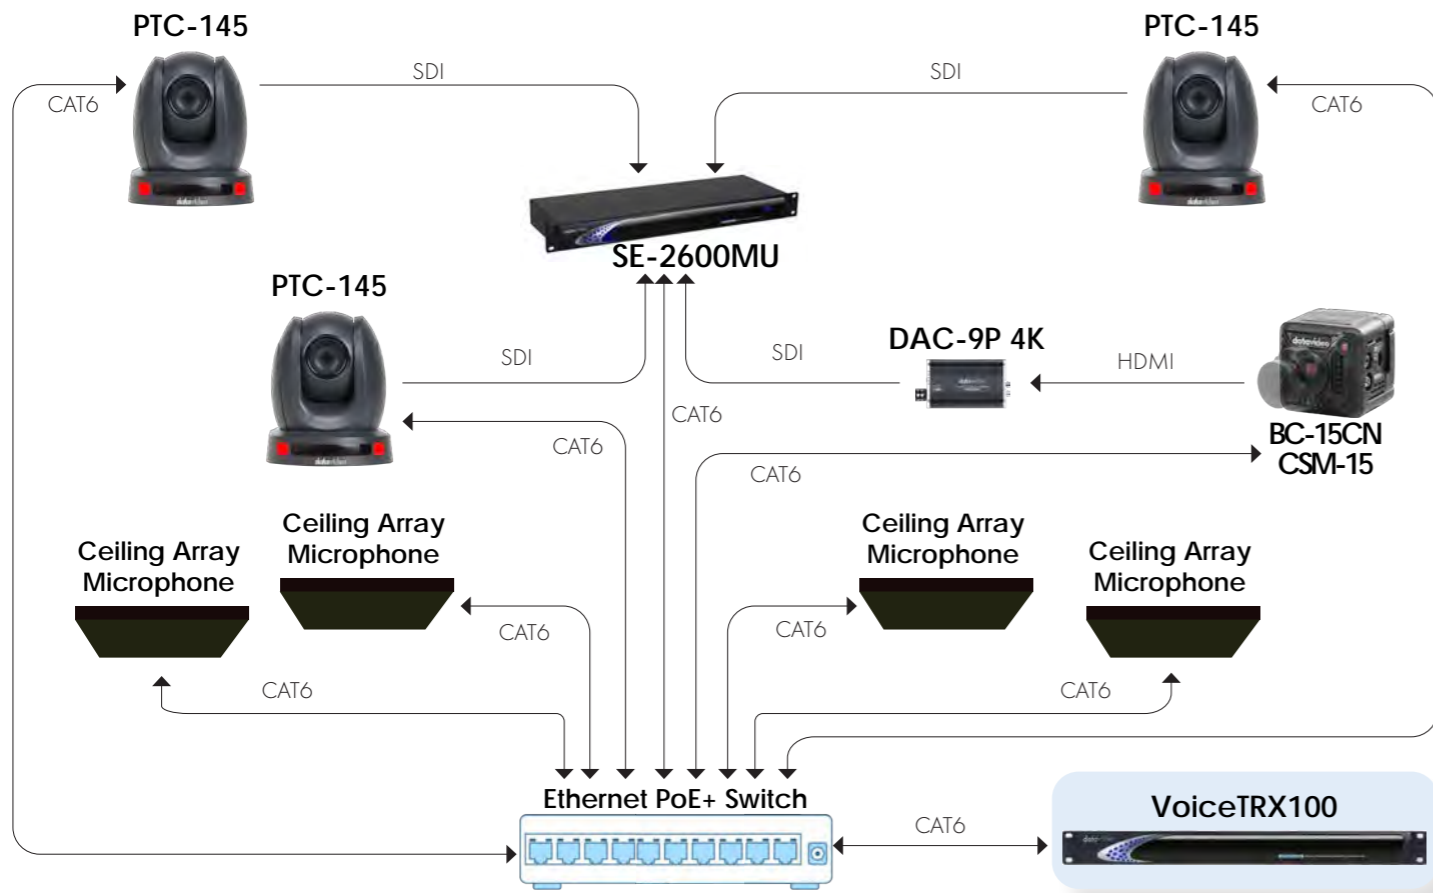

Lecture Hall with Auto Tracking

Datavideo products included in the workflow:

- **VoiceTRX100**
Voice Tracking Control Interface
- **PTC-155**
(3) 30x HD Tracking PTZ Camera
- **SE-2600MU**
Production Switcher
- **CAP-4**
4K HDMI to USB-C Capture Box

SCAN QR CODE FOR GIF EXAMPLE

Training Room

SCAN QR CODE FOR GIF EXAMPLE

Datavideo products included in the workflow:

- **VoiceTRX100 NDI**
Voice Tracking Control Interface
- **PTC-145**
(2) 20x HD Tracking PTZ Camera
- **NDI CONNECT 100**
NDI to UVC Bridge

Combined and Divisible Space

Divisible Space

Datavideo products included in the workflow:

- **VoiceTRX100**
(3) Voice Tracking Control Interface
- **PTC-145**
(9) 20x HD Tracking PTZ Camera
- **SE-2600MU**
HD 8-Channel Digital Video Switcher
- **BC-15CN**
4K POV NDI Camera
- **CSM-15**
1/1.8" 4K Sensor Mount Lens BC-15C
- **DAC-9P 4K**
4K HDMI TO 12G-SDI Converter

Three Divisible into One Combined Room

Datavideo products included in the workflow:

- **VoiceTRX100**
Voice Tracking Control Interface
- **PTC-145**
(3) 20x HD Tracking PTZ Camera
- **SE-2600MU**
HD 8-Channel Digital Video Switcher
- **BC-15CN**
4K CS Mount POV NDI Camera
- **CSM-15**
1/1.8" 4K Sensor Mount Lens BC-15C
- **DAC-9P 4K**
4K HDMI TO 12G-SDI Converter