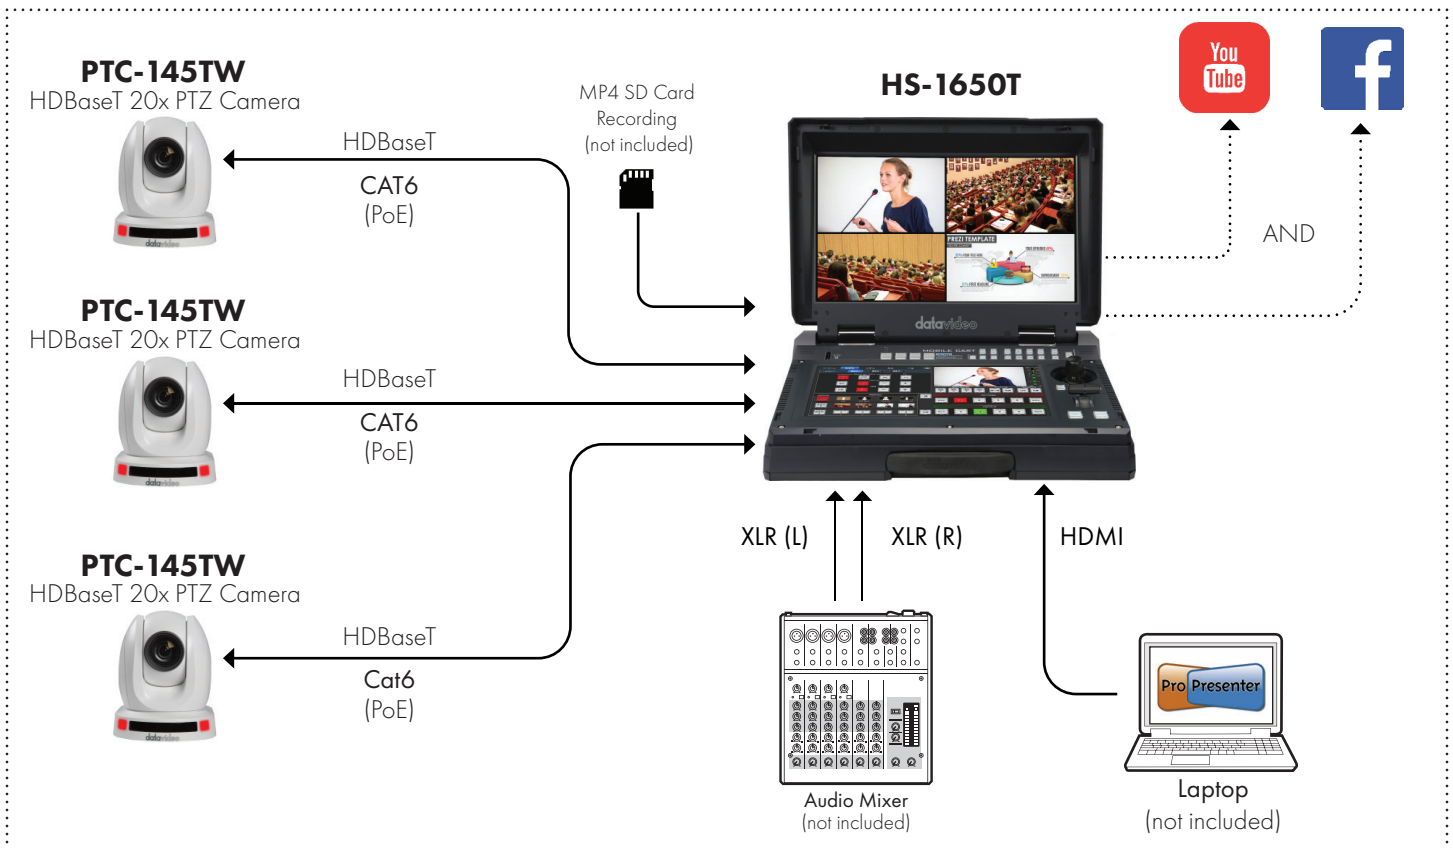

## HS-1650T

**Single Operator, Touch Panel,  
4-Channel Switcher With  
Built-in Streaming, Recording and  
Camera Control**

### Features:

- Single wire CAT6a cable connections to Datavideo HDBaseT cameras
- 14-inch touchscreen with PIP, PGM monitor, Ai Camera control, and Lower 3rd graphics
- Professional joystick for pan, tilt, and zoom camera control
- Built-in dual-platform streaming and SD card recording
- Broadcast quality quad-view 17inch built-in monitor