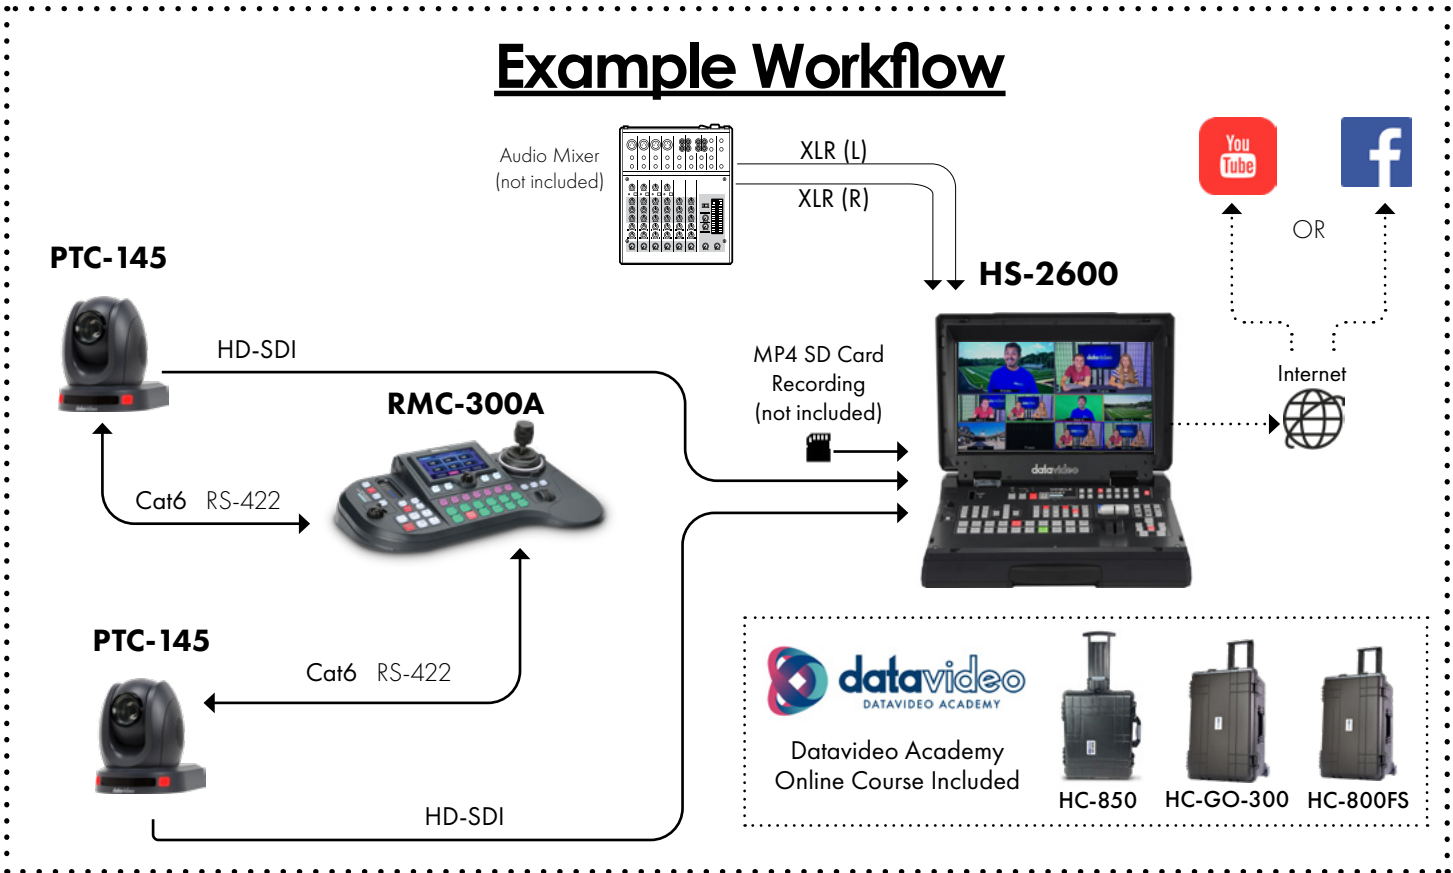

HS-2600 Top View

Disclaimers of Product and Services: This sheet is intended as a guide only. We reserve the right to change specifications, prices, and availability without prior notice. MSRP listed in USD. While we strive for complete accuracy, be aware that it may contain errors and omissions. Prior to purchase, please check with your local Datavideo office or authorized distributor.