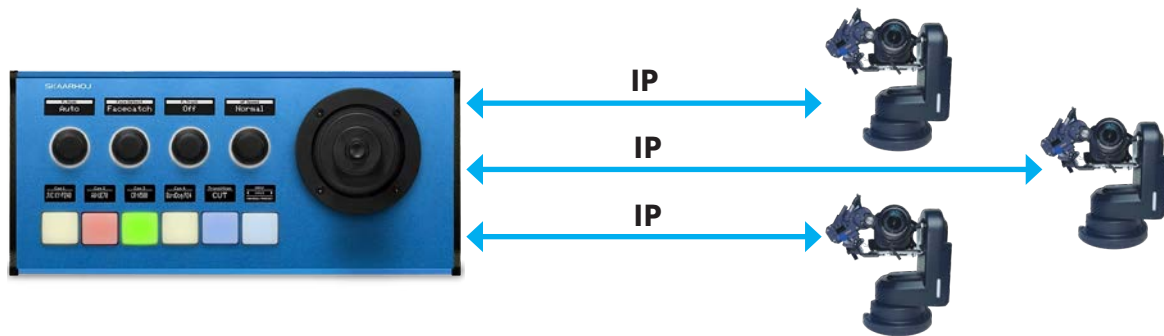

datavideo

Turn Your Cinema, DSLR or Camcorder into a PTZ

PTR-15

4K Pan Tilt and Zoom Robotic Head

- Supports cameras up to 4 kg (9 lbs)
- Supplies variable DC power to most cameras and Tilta motor using D-TAP
- Supports Skaarhoj controllers for in-depth 3rd party camera and PTR-15 control
- Flexible mounting: wall, ceiling, or standard ¼-20 tripod

www.datavideo.com

Paint & Control Camera Using The Skaarhoj Controllers.

Mounting Options

WM-11
Wall Mount

Tripod

CM-10
Ceiling Mount

MFT-2

Mounting Kit for Tilta Nucleus M motor
(Nucleus not included)